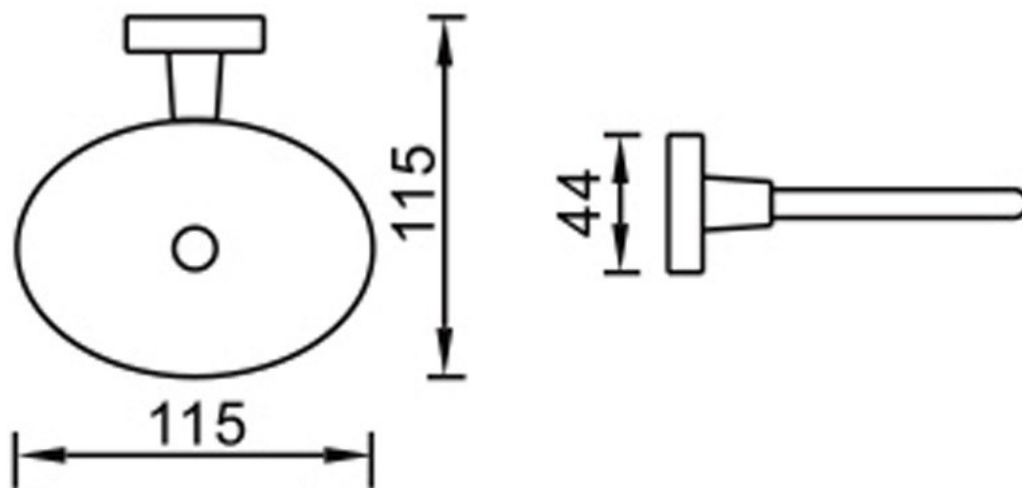

L2611 Soap Holder -
Chrome

Spec

Specifications are shown in millimetres.

Please Note: Specifications and product sizes can be varied by the manufacturer without notice. The above information is indicative only.