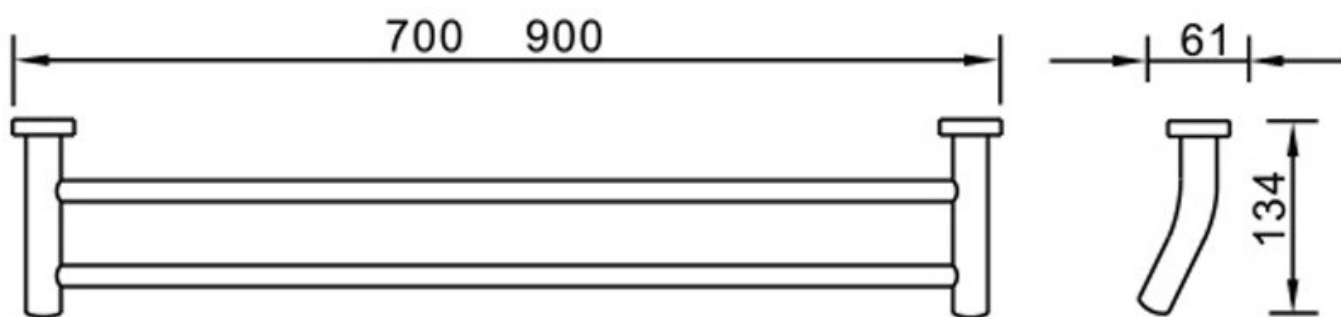

# | 2600 Series Accessories |

L2630D 700 Double Towel Rail - Chrome

L2636D 900 Double Towel Rail - Chrome

Both Towel Rails can be cut to resize.

Spec

Specifications are shown in millimetres.

Please Note: Specifications and product sizes can be varied by the manufacturer without notice. The above information is indicative only.