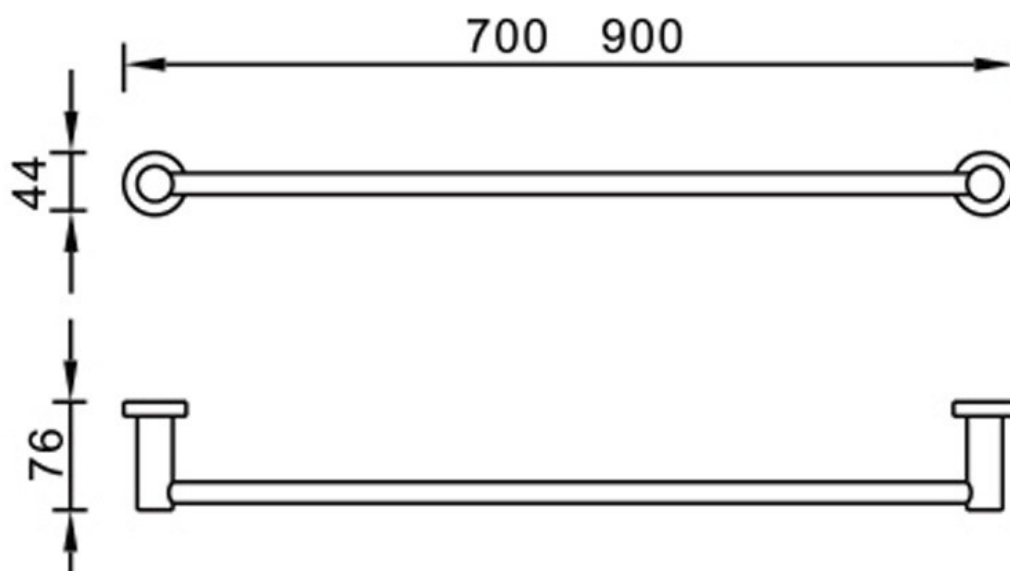

# | 2600 Series Accessories |

L2630 700 Single Towel Rail

- Chrome

L2636 900 Single Towel Rail

- Chrome

Both Towel Rails can be cut  
to resize.

Spec

Specifications are shown in millimetres.

Please Note: Specifications and product sizes can be varied by the manufacturer without notice. The above information is indicative only.