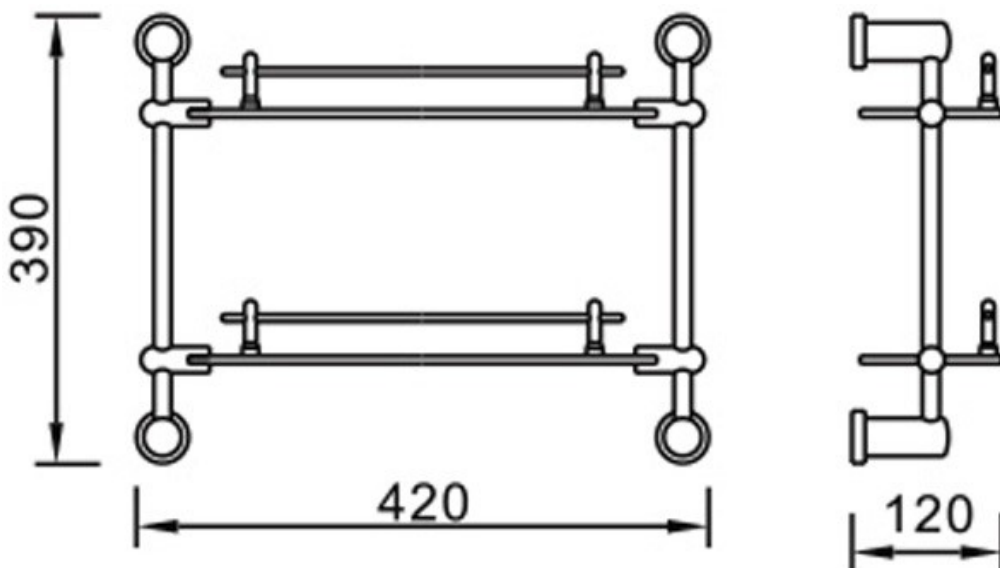

| 2600 Series Accessories |

L2652 Double Glass Shelf -
Chrome

Spec

Specifications are shown in millimetres.

Please Note: Specifications and product sizes can be varied by the manufacturer without notice. The above information is indicative only.