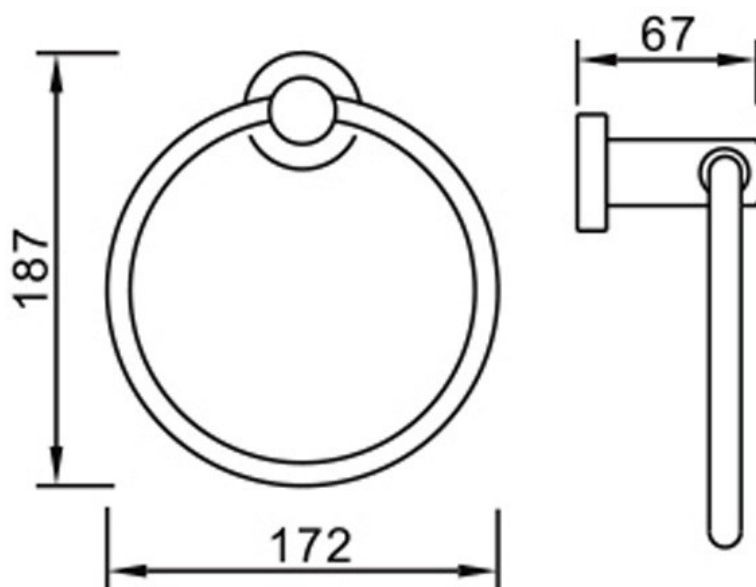

L2680 Towel Ring - Chrome

Spec

Specifications are shown in millimetres.

Please Note: Specifications and product sizes can be varied by the manufacturer without notice. The above information is indicative only.