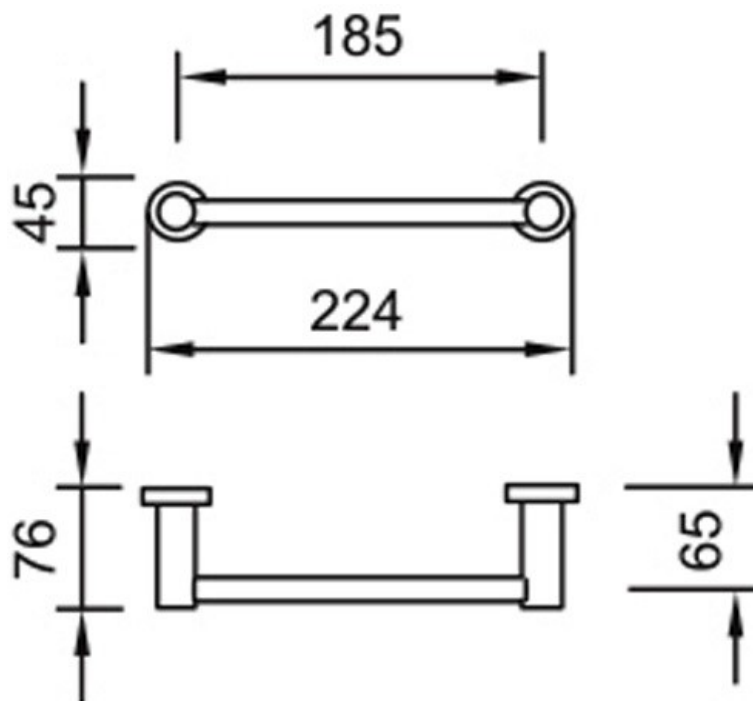

L2680N Towel Bar -
Chrome

Spec

Specifications are shown in millimetres.

Please Note: Specifications and product sizes can be varied by the manufacturer without notice. The above information is indicative only.