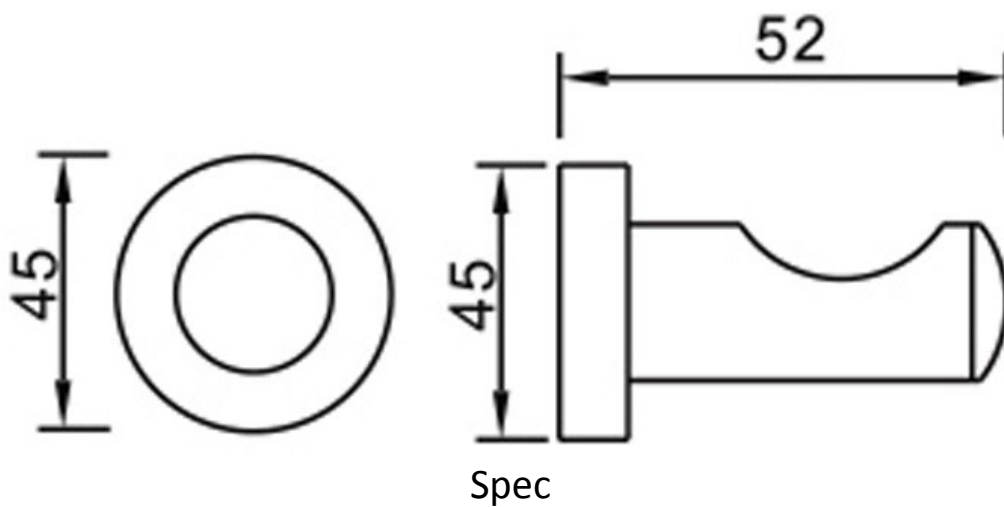

L2682 Robe Hook - Chrome

Specifications are shown in millimetres.

Please Note: Specifications and product sizes can be varied by the manufacturer without notice. The above information is indicative only.