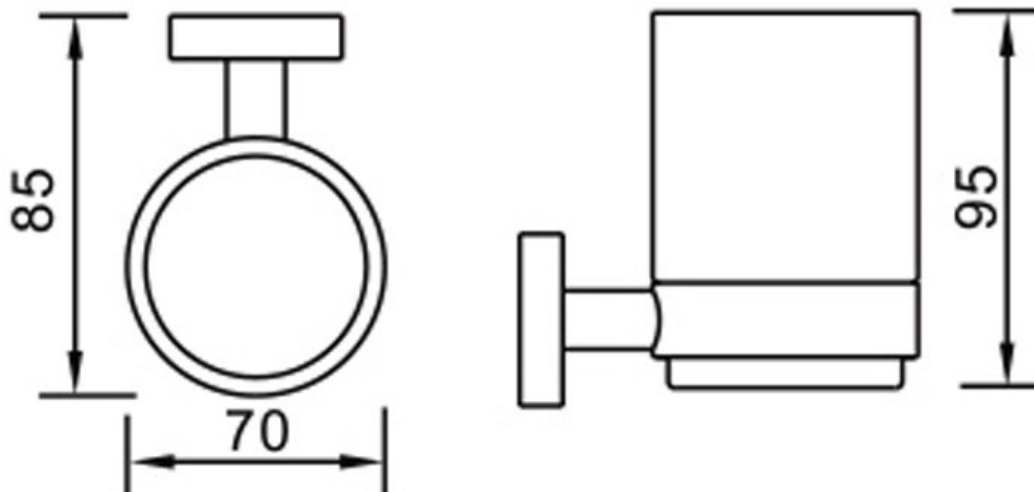

L2684 Tumbler & Holder -
Chrome

Spec

Specifications are shown in millimetres.

Please Note: Specifications and product sizes can be varied by the manufacturer without notice. The above information is indicative only.