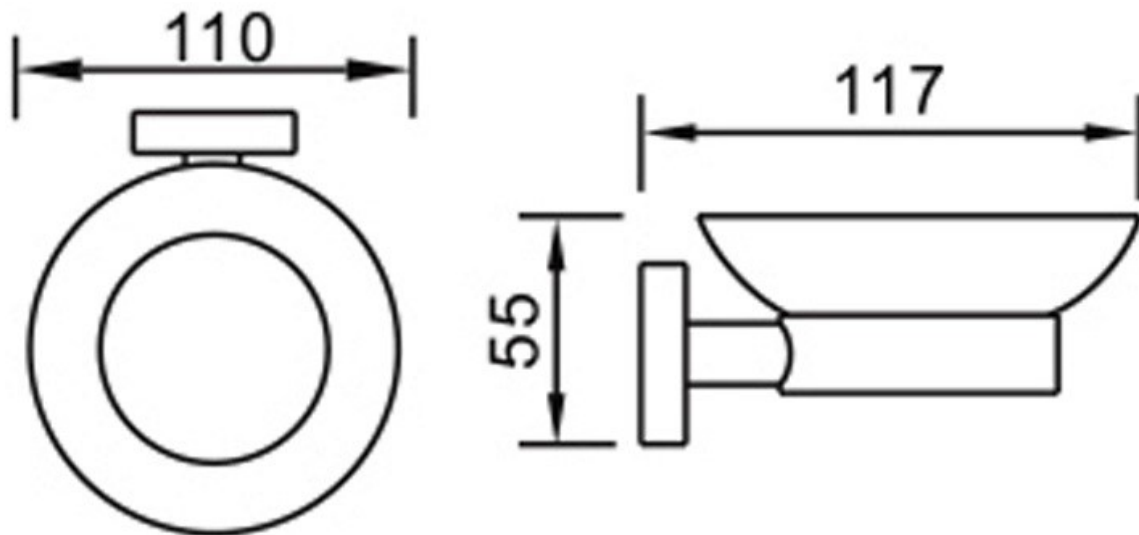

L2685 Glass Soap Dish &
Holder - Chrome

Spec

Specifications are shown in millimetres.

Please Note: Specifications and product sizes can be varied by the manufacturer without notice. The above information is indicative only.