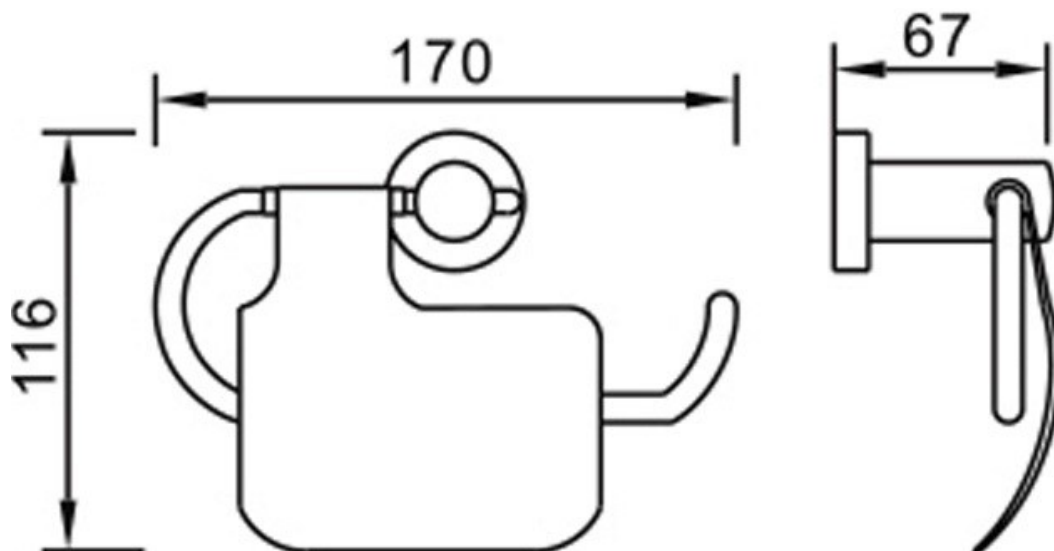

L2686 Toilet Roll Holder with Flap - Chrome

Spec

Specifications are shown in millimetres.

Please Note: Specifications and product sizes can be varied by the manufacturer without notice. The above information is indicative only.