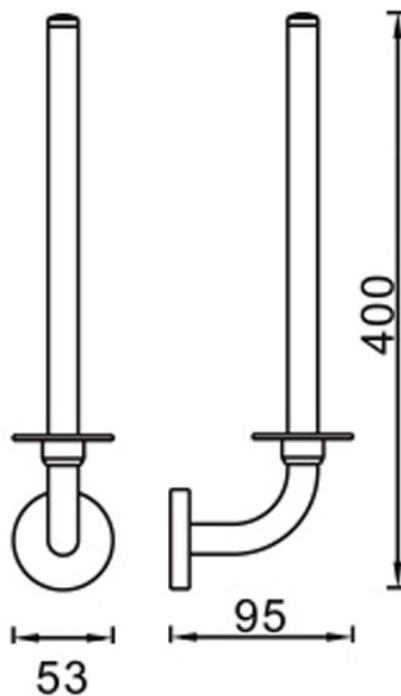

L2686E Spare Toilet Roll
Holder - Chrome

Spec

Specifications are shown in millimetres.

Please Note: Specifications and product sizes can be varied by the manufacturer without notice. The above information is indicative only.