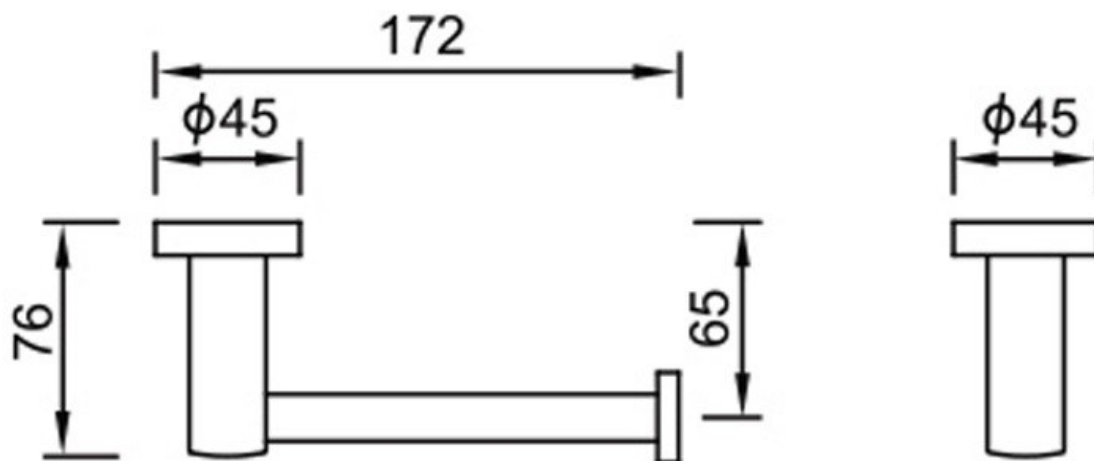

L2686N Bar Toilet Roll Holder  
- Chrome

Spec

Specifications are shown in millimetres.

Please Note: Specifications and product sizes can be varied by the manufacturer without notice. The above information is indicative only.