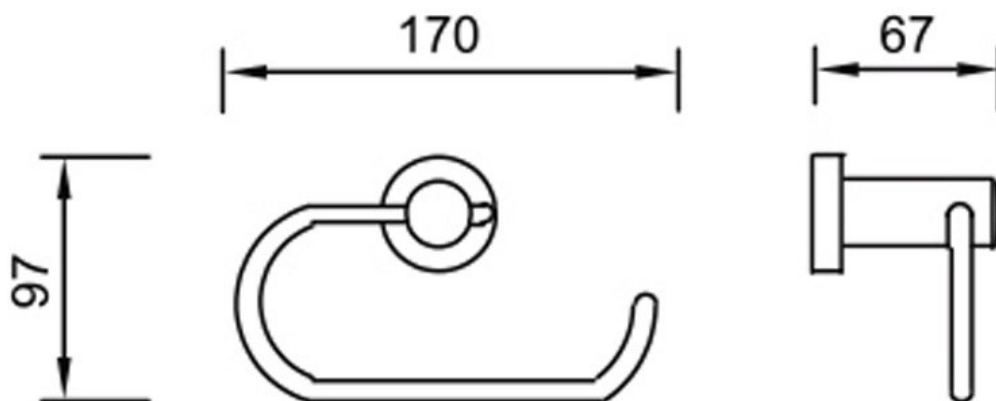

L2686S Stirrup Toilet Roll Holder - Chrome

Spec

Specifications are shown in millimetres.

Please Note: Specifications and product sizes can be varied by the manufacturer without notice. The above information is indicative only.