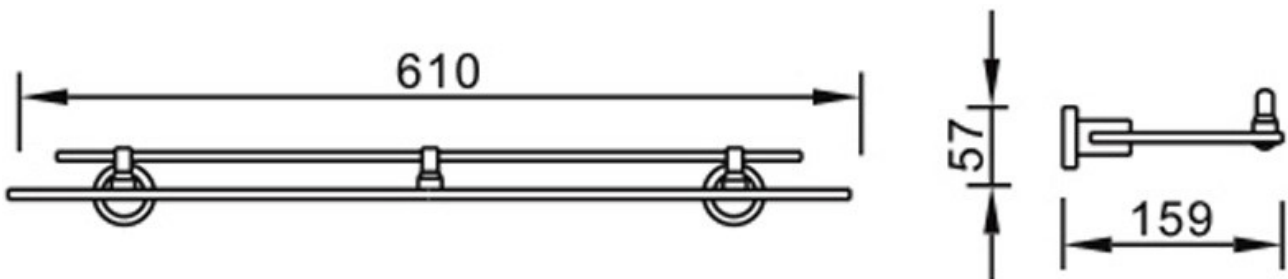

| 2600 Series Accessories |

L2687 Glass Shelf with Rail -
Chrome

Spec

Specifications are shown in millimetres.

Please Note: Specifications and product sizes can be varied by the manufacturer without notice. The above information is indicative only.