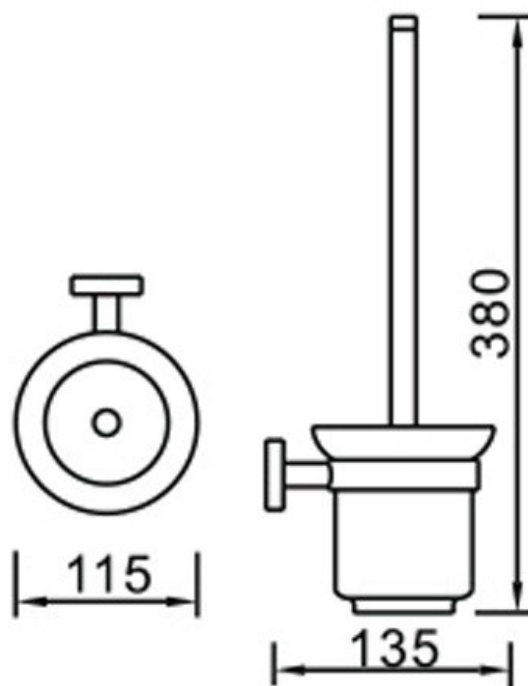

L2688 Toilet Brush & Holder -  
Chrome

Spec

Specifications are shown in millimetres.

Please Note: Specifications and product sizes can be varied by the manufacturer without notice. The above information is indicative only.