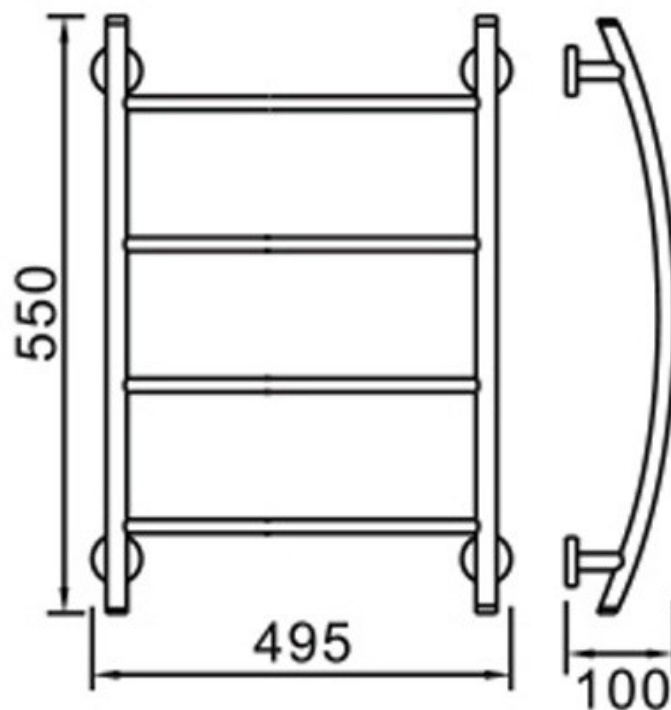

73395 Towel Ladder  
- Chrome

Spec

Specifications are shown in millimetres.

Please Note: Specifications and product sizes can be varied by the manufacturer without notice. The above information is indicative only.