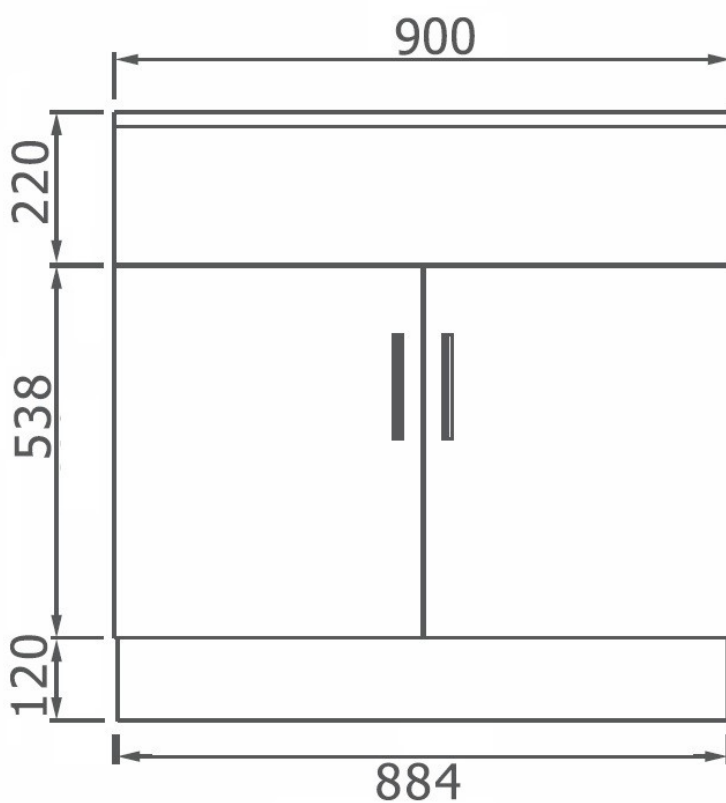

# | BL906 |

**ARTO**<sup>®</sup>  
Series design

Sink Units available in White  
Cabinets only.

White

BL906 - 900 White 2 Pac Sink Unit with Stainless Steel Single Bowl Sink - Pictured

\*304 Grade Stainless Steel Sinks

Standard Spec

Specifications are shown in millimetres.

Please Note: Specifications and product sizes can be varied by the manufacturer without notice. The above information is indicative only.