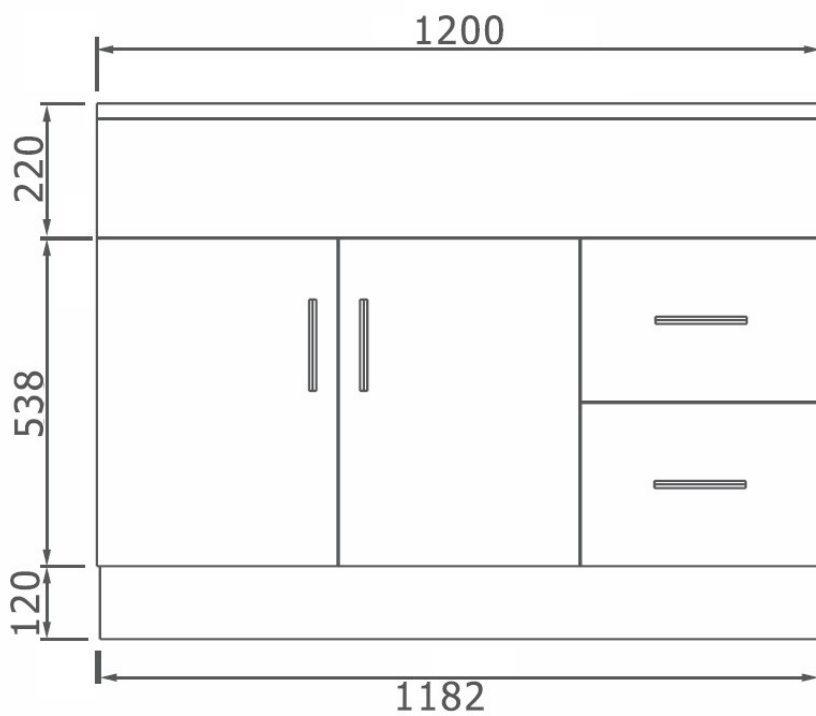

# | BL934 |

**ARTO**<sup>®</sup>  
Series design

Sink Units available in White  
Cabinets only.

White

BL934C - 1200 White 2 Pac RH Drawer Only Sink Unit  
with Stainless Steel Double Bowl Sink - Pictured

\*304 Grade Stainless Steel Sinks

Standard Spec

Specifications are shown in millimetres.

Please Note: Specifications and product sizes can be varied  
by the manufacturer without notice. The above information  
is indicative only.