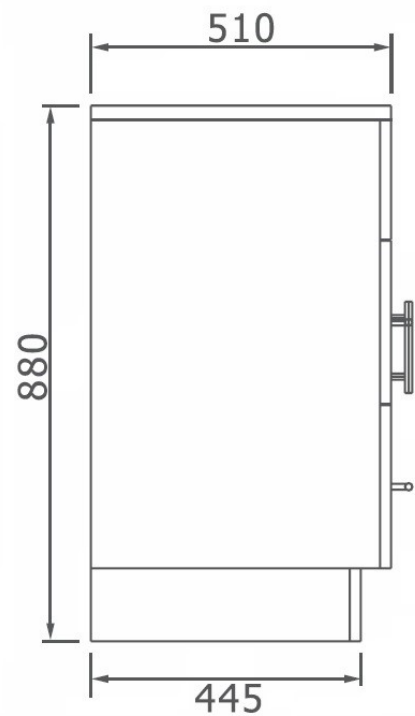

# | BL934 |

**ARTO**<sup>®</sup>  
Series design

Sink Units available in White  
Cabinets only.

White

BL934C - 1200 White 2 Pac RH Drawer Only Sink Unit  
with Stainless Steel Double Bowl Sink - Pictured

\*304 Grade Stainless Steel Sinks

Standard Spec

Specifications are shown in millimetres.

Please Note: Specifications and product sizes can be varied  
by the manufacturer without notice. The above information  
is indicative only.