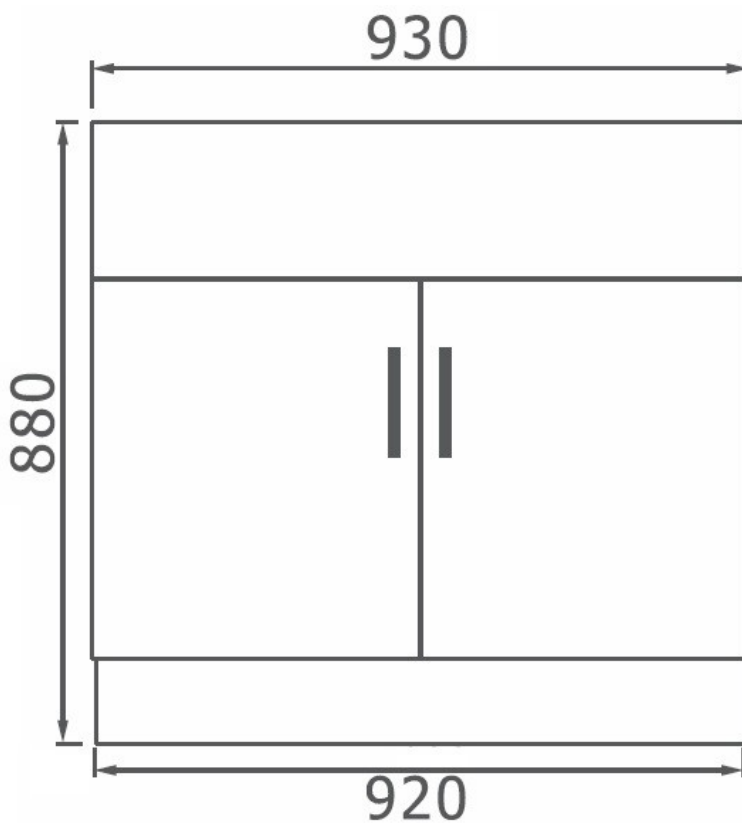

# | BL936 |

**ARTO**<sup>®</sup>  
Series design

Sink Units available in White  
Cabinets only.

White

BL936L - 930 White 2 Pac 2 Door Laundry, Basin Combo  
Unit with Polymarble Tub and Basin Sink - Pictured

\*Polymarble Top

Standard Spec

Specifications are shown in millimetres.

Please Note: Specifications and product sizes can be varied  
by the manufacturer without notice. The above information  
is indicative only.