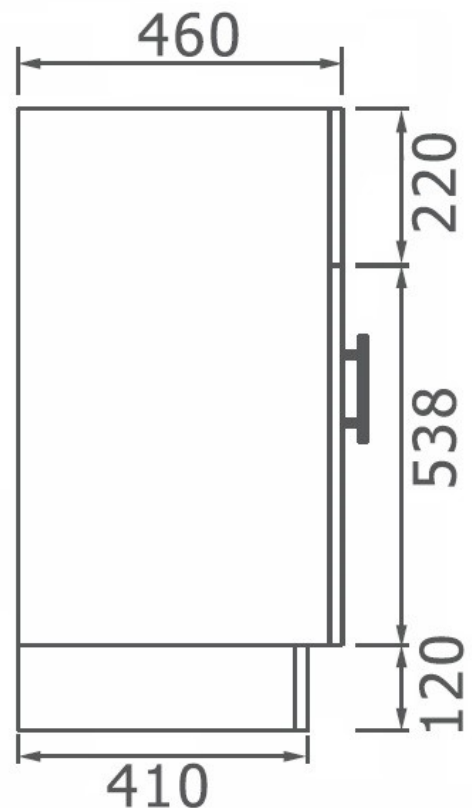

# | BL936 |

**ARTO**<sup>®</sup>  
Series design

Sink Units available in White  
Cabinets only.

White

BL936L - 930 White 2 Pac 2 Door Laundry, Basin Combo  
Unit with Polymarble Tub and Basin Sink - Pictured

\*Polymarble Top

Standard Spec

Specifications are shown in millimetres.

Please Note: Specifications and product sizes can be varied  
by the manufacturer without notice. The above information  
is indicative only.