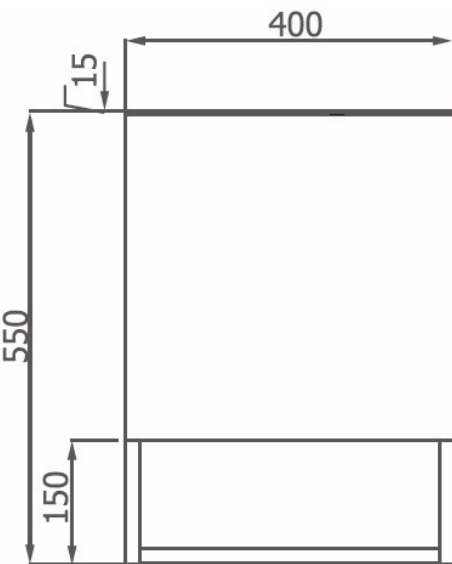

| EN 400 | EN40 |

**ARTO**<sup>®</sup>  
Series design

EN Vanities Available in  
White Cabinets.

White

EN Vanities available with  
Polymarble, Black Glass or  
White Glass Top Options.

Standard Top Spec

Specifications are shown in millimetres.

Please Note: Specifications and product sizes can be varied  
by the manufacturer without notice. The above information  
is indicative only.