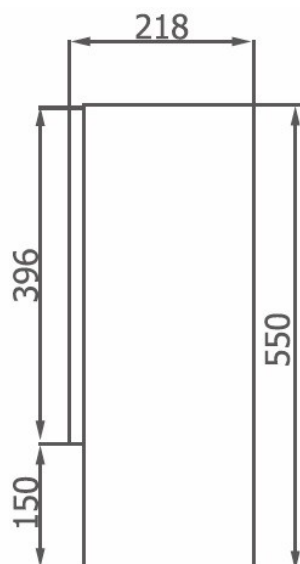

| EN 400 | EN40 |

**ARTO**<sup>®</sup>  
Series design

EN Vanities Available in  
White Cabinets.

White

EN Vanities available with  
Polymarble, Black Glass or  
White Glass Top Options.

Standard Top Spec

Specifications are shown in millimetres.

Please Note: Specifications and product sizes can be varied  
by the manufacturer without notice. The above information  
is indicative only.