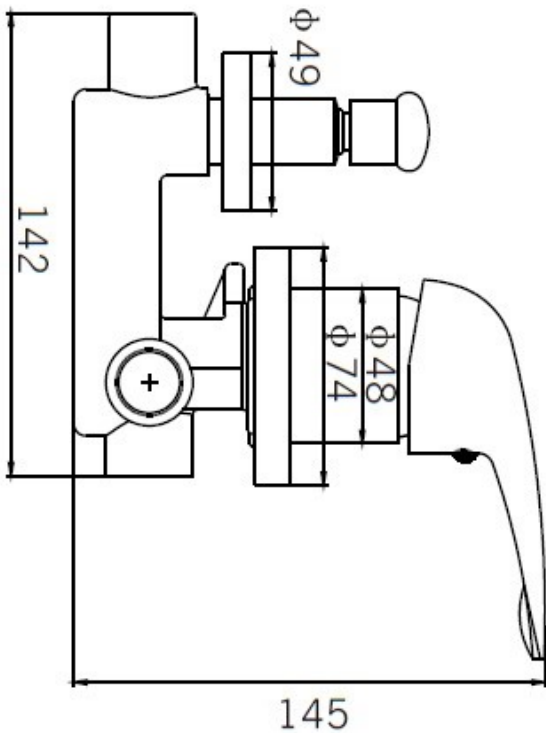

# | Classic Wall Mixer | G16B |

**ARTO**<sup>®</sup>  
Series design

304 Grade Stainless Tapware

G16B Classic Stainless Steel Wall Diverter Mixer -  
Brushed Finish

## Mixer Spec

Specifications are shown in millimetres.

Please Note: Specifications and product sizes can be varied by the manufacturer without notice. The above information is indicative only.