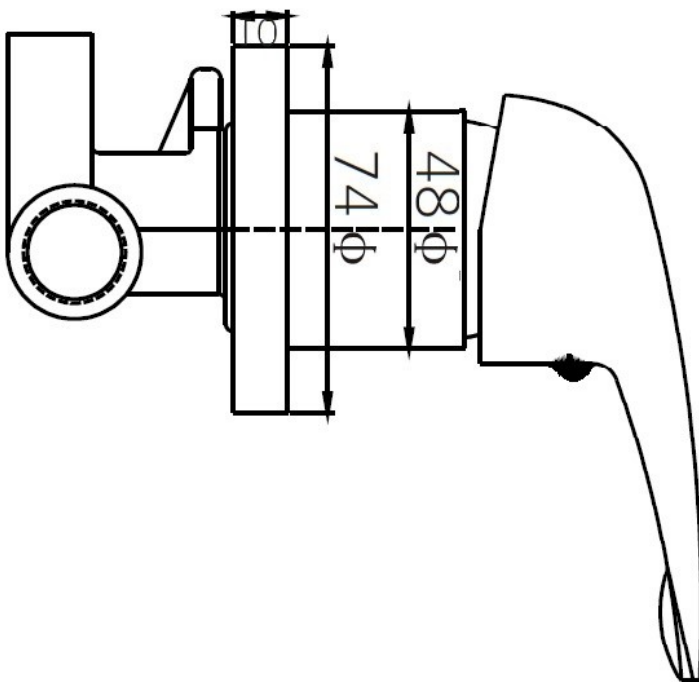

# | Classic Wall Mixer | G16D |

**ARTO**<sup>®</sup>  
Series design

304 Grade Stainless Tapware

G16D Classic Stainless Steel Wall Mixer - Brushed Finish

Mixer Spec

Specifications are shown in millimetres.

Please Note: Specifications and product sizes can be varied by the manufacturer without notice. The above information is indicative only.