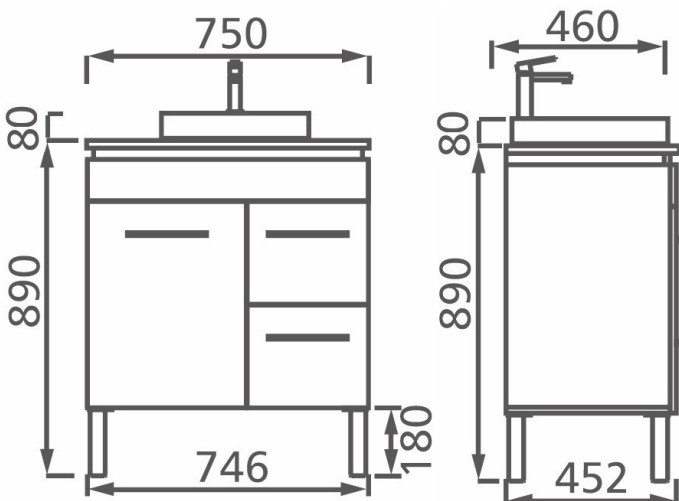

Standard Above Counter Stone Top Spec

Specifications are shown in millimetres.

Please Note: Specifications and product sizes can be varied by the manufacturer without notice. The above information is indicative only.