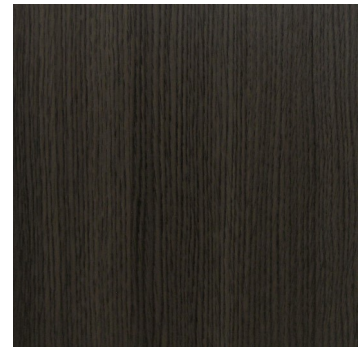

| Jazz 750 | JZ75 |

Jazz Vanities Available in White, or Ash Grey Cabinets.

JZ75AS -Jazz 750 Ash Grey on Legs with Arto Black Stone Top & 7078 AC Basin Pictured

White

Ash Grey

Standard Ceramic or Under Mount Stone Top Spec