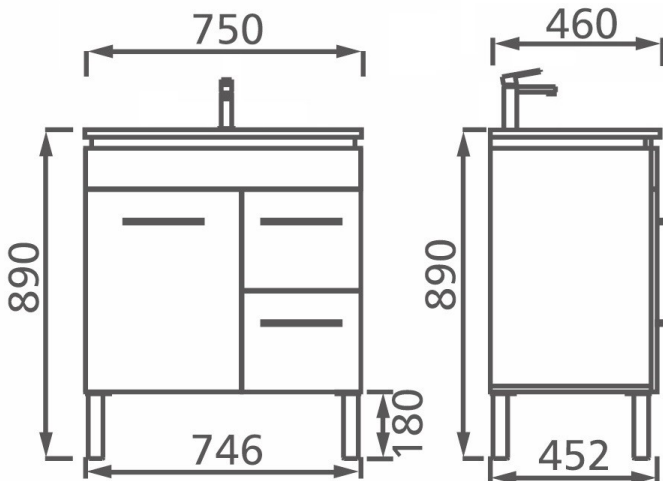

Standard Ceramic or Under Mount Stone Top Spec