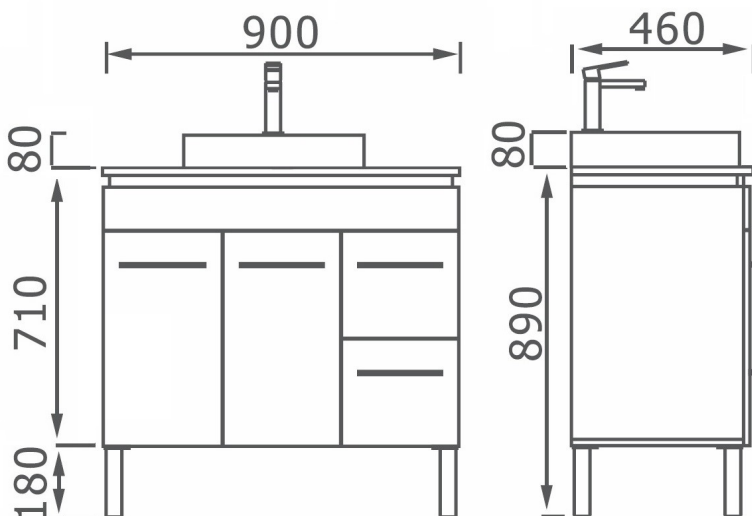

Standard Above Counter Stone Top Spec

Specifications are shown in millimetres.

Please Note: Specifications and product sizes can be varied by the manufacturer without notice. The above information is indicative only.