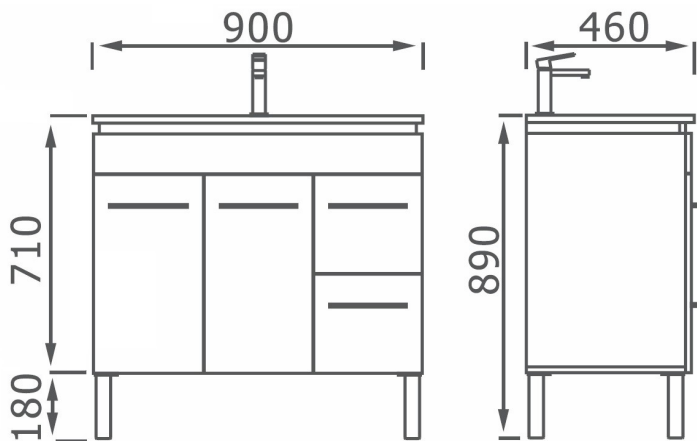

JZ90E -Jazz 900 White on Legs with Ceramic Square Bowl Top- Pictured

Standard Ceramic or Under Mount Stone Top Spec