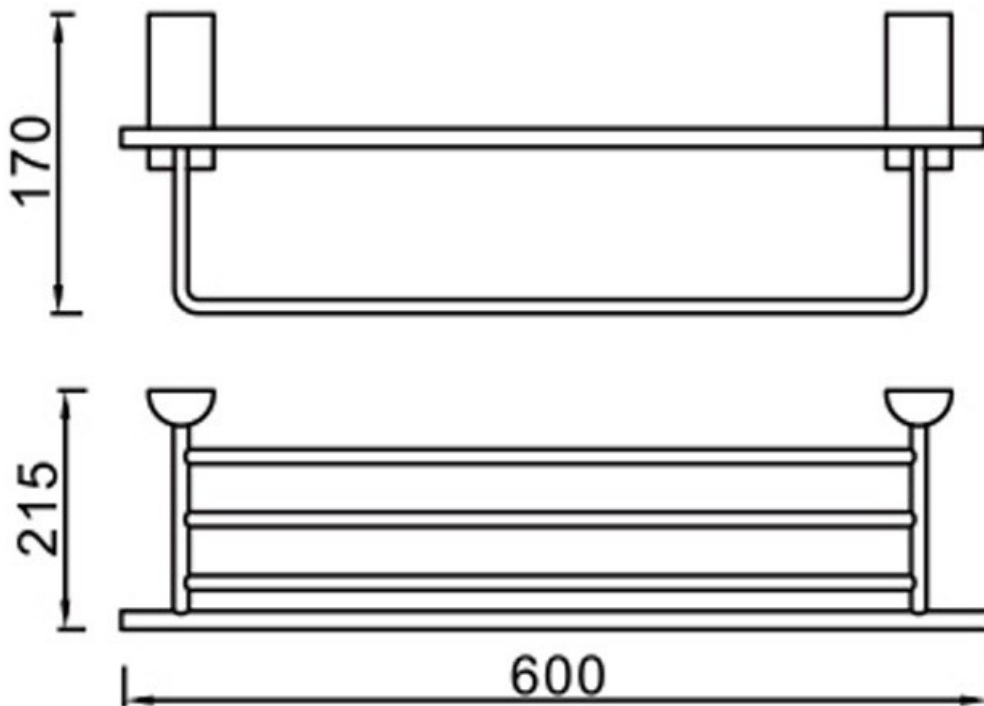

L3962 Towel Rack
- Chrome

Spec

Specifications are shown in millimetres.

Please Note: Specifications and product sizes can be varied by the manufacturer without notice. The above information is indicative only.