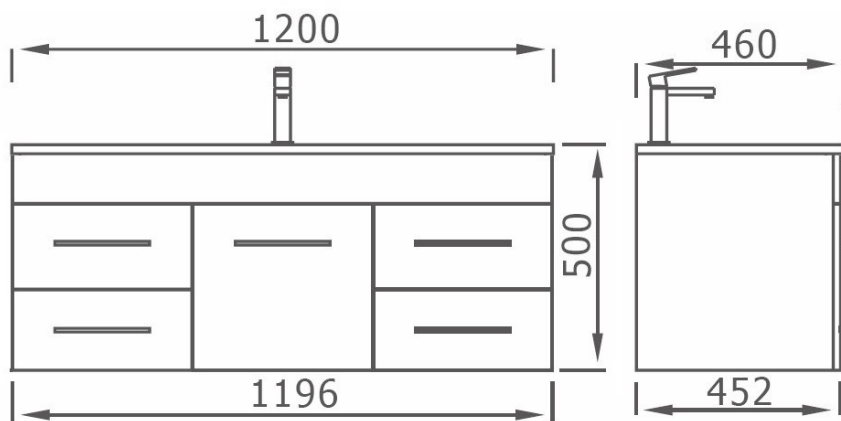

| Leone 1200 | LE120 |

ARTO[®]
Series design

Leone Vanities Available in
White or Walnut Cabinets.

White

Walnut

Standard Polymarble, Ceramic or Under Mount Stone Top Spec

Standard Above Counter Stone Top Spec

Specifications are shown in millimetres.

Please Note: Specifications and product sizes can be varied by the manufacturer without notice. The above information is indicative only.