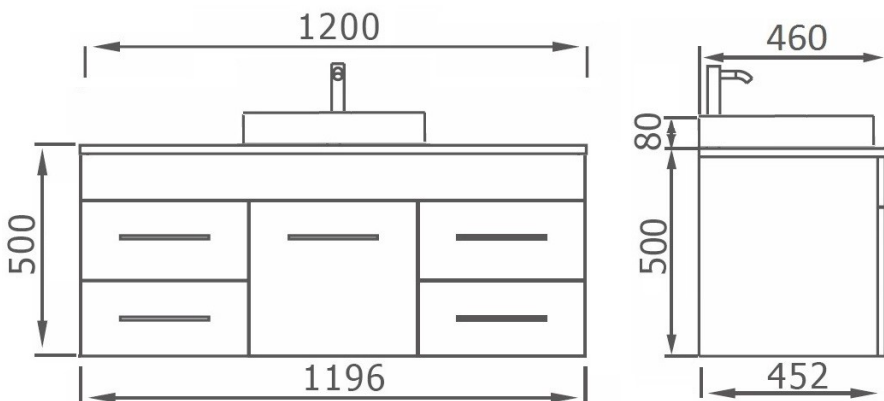

| Leone 1200 | LE120 |

ARTO[®]
Series design

Leone Vanities Available in
White or Walnut Cabinets.

White

Walnut

Standard Polymarble, Ceramic or Under Mount Stone Top Spec

Standard Above Counter Stone Top Spec

Specifications are shown in millimetres.

Please Note: Specifications and product sizes can be varied by the manufacturer without notice. The above information is indicative only.