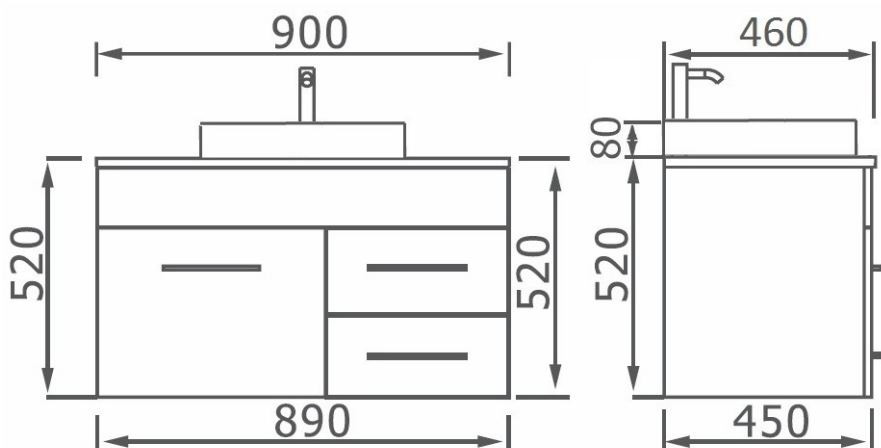

# | Leone 900 | LE90 |

Leone Vanities Available in White or Walnut Cabinets.

Please note: Leone 900 White Cabinets are available in Left and Right Hand Drawers. Leone 900 Walnut Cabinets are Right Hand Drawers Only.

White

Walnut

Standard Polymarble, Ceramic or Under Mount Stone Top Spec

Standard Above Counter Stone Top Spec

Specifications are shown in millimetres.

Please Note: Specifications and product sizes can be varied by the manufacturer without notice. The above information is indicative only.