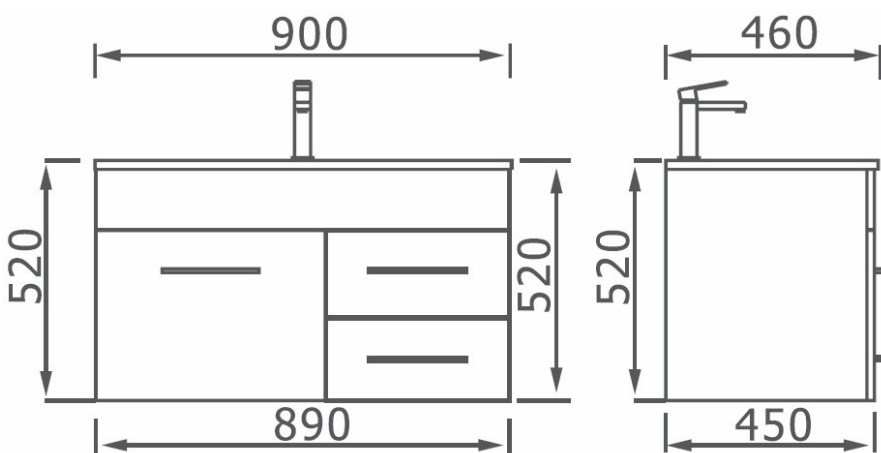

# | Leone 900 | LE90 |

Leone Vanities Available in White or Walnut Cabinets.

Please note: Leone 900 White Cabinets are available in Left and Right Hand Drawers. Leone 900 Walnut Cabinets are Right Hand Drawers Only.

White

Walnut

Standard Polymarble, Ceramic or Under Mount Stone Top Spec

Standard Above Counter Stone Top Spec

Specifications are shown in millimetres.

Please Note: Specifications and product sizes can be varied by the manufacturer without notice. The above information is indicative only.