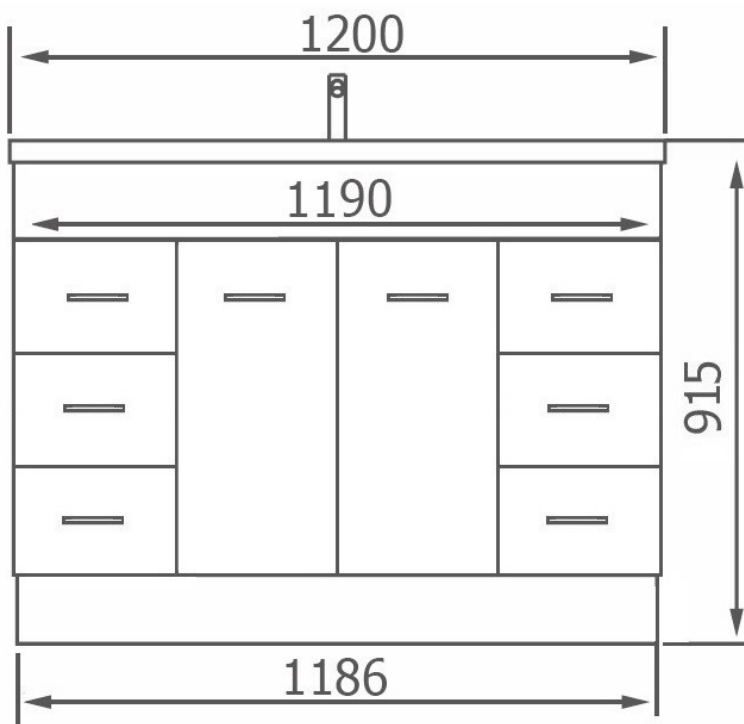

# | Mars 1200 | MS120 |

**ARTO**<sup>®</sup>  
Series design

Mars Vanities available in  
White Cabinets only.

White

MS120E - Mars 1200 White with Polymarble  
Square Bowl Top- Pictured

Standard Ceramic or Polymarble Top Spec

**\*See Mars Top Options” Tab  
for information on Tops  
available.**

Specifications are shown in millimetres.

Please Note: Specifications and product sizes can be varied  
by the manufacturer without notice. The above information  
is indicative only.