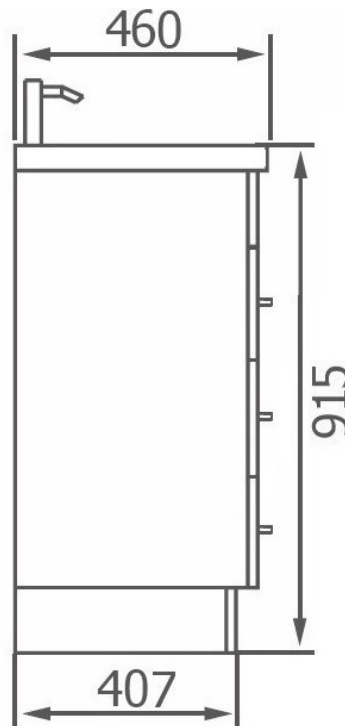

# | Mars 1200 | MS120 |

**ARTO**<sup>®</sup>  
Series design

Mars Vanities available in  
White Cabinets only.

White

MS120E - Mars 1200 White with Polymarble  
Square Bowl Top- Pictured

Standard Ceramic or Polymarble Top Spec

**\*See Mars Top Options” Tab  
for information on Tops  
available.**

Specifications are shown in millimetres.

Please Note: Specifications and product sizes can be varied  
by the manufacturer without notice. The above information  
is indicative only.