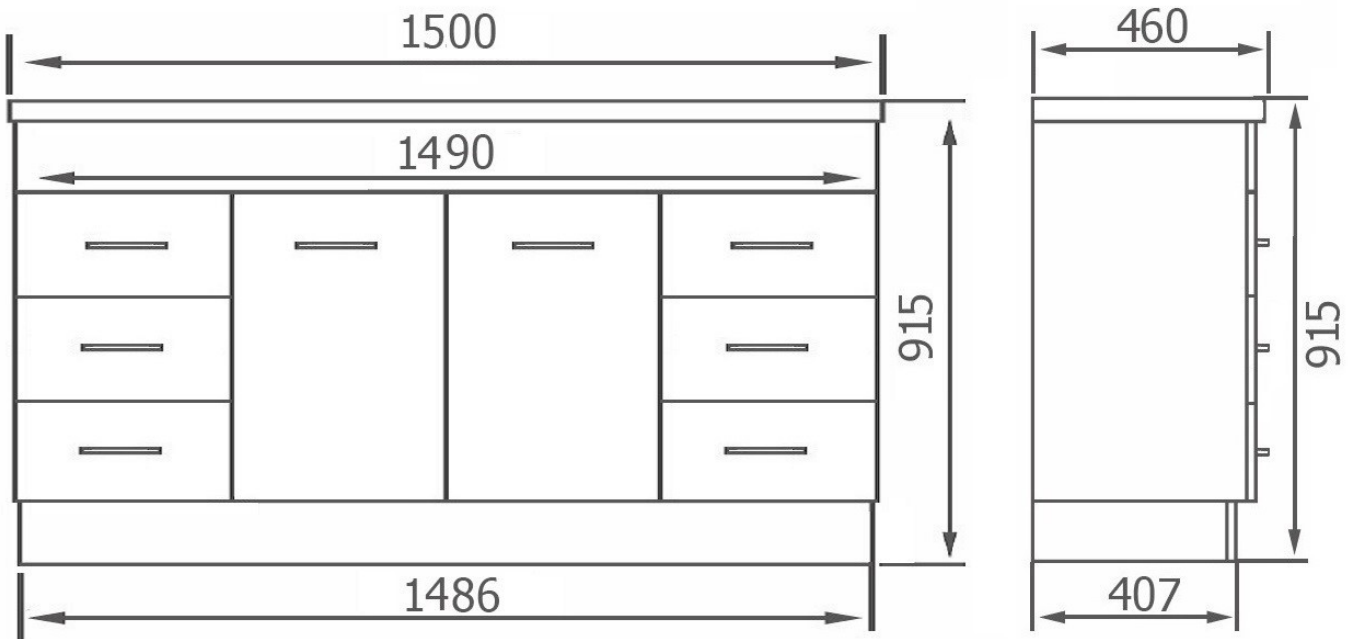

| Mars 1500 | MS150 |

ARTO[®]
Series design

Mars Vanities available in
White Cabinets only.

White

MS150DE - Mars 1500 White with Double Polymarble
Square Bowl Top- Pictured

Standard Ceramic or Polymarble Top Spec

*See Mars Top Options” Tab
for information on Tops
available.

Specifications are shown in millimetres.

Please Note: Specifications and product sizes can be varied
by the manufacturer without notice. The above information
is indicative only.