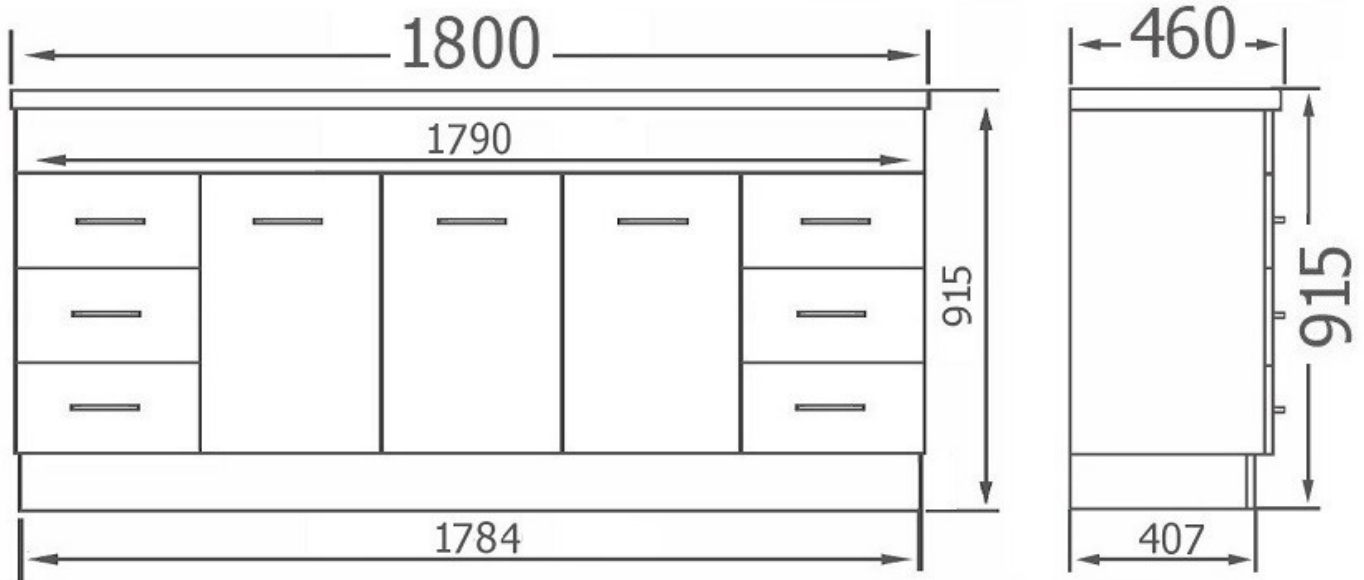

| Mars 1800 | MS180 |

Mars Vanities available in
White Cabinets only.

MS180DE - Mars 1800 White with Double Polymer Marble Square Bowl Top- Pictured

White

Please note: Mars 1800 is only available with Double Polymer Marble Square Bowl option only.

Standard Polymer Marble Top Spec

Specifications are shown in millimetres.

Please Note: Specifications and product sizes can be varied by the manufacturer without notice. The above information is indicative only.