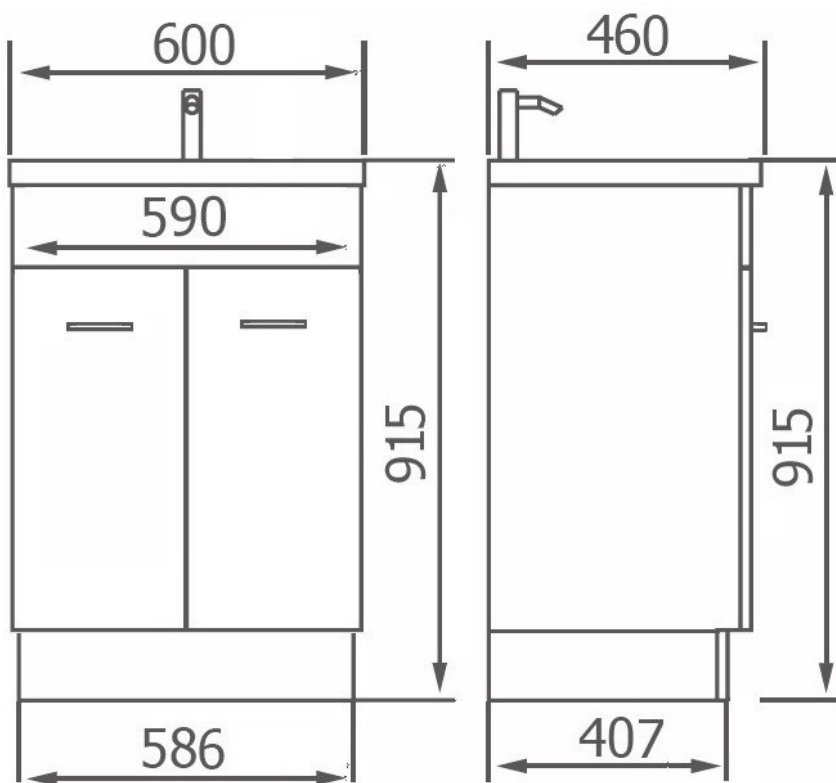

| Mars 600 | MS60 |

Mars Vanities available in
White Cabinets only.

White

MS60E - Mars 600 White with Polymarble Square
Bowl Top- Pictured

Standard Ceramic or Polymarble Top Spec

*See "Mars Top Options"
Tab for information on Tops
available.

Specifications are shown in millimetres.

Please Note: Specifications and product sizes can be varied
by the manufacturer without notice. The above information
is indicative only.