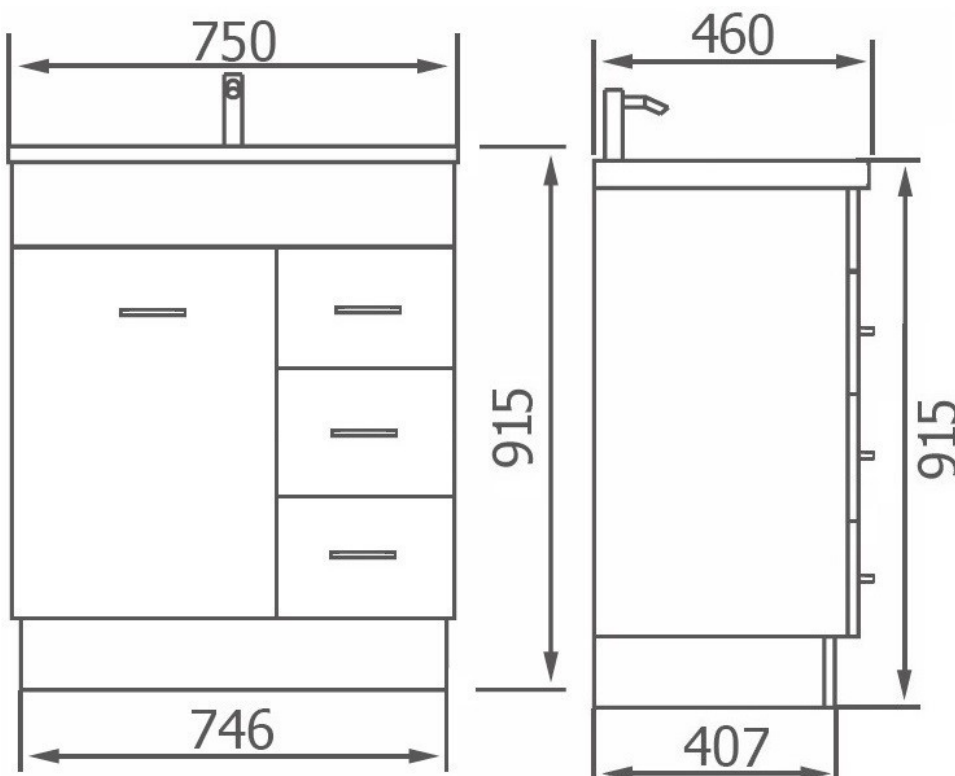

| Mars 750 | MS75 |

ARTO[®]
Series design

Mars Vanities available in
White Cabinets only.

White

MS75E - Mars 750 White with Polymarble Square
Bowl Top- Pictured

Standard Ceramic or Polymarble Top Spec

*See "Mars Top Options"
Tab for information on Tops
available.

Specifications are shown in millimetres.

Please Note: Specifications and product sizes can be varied
by the manufacturer without notice. The above information
is indicative only.