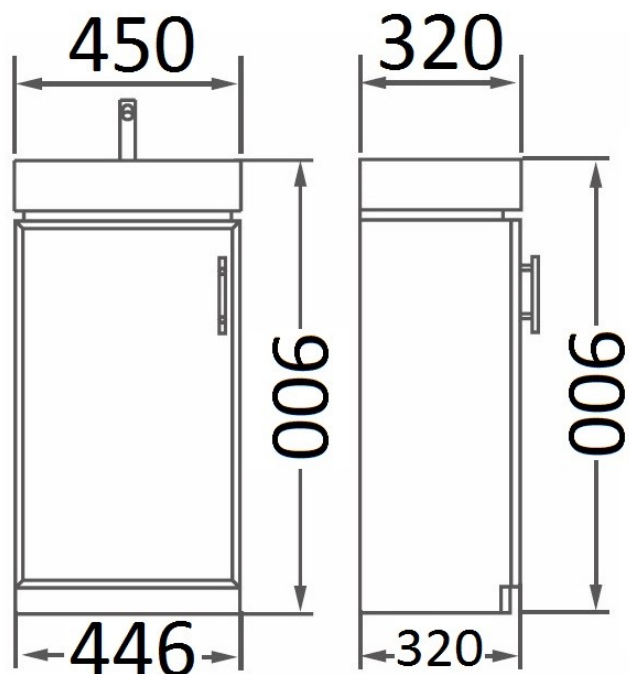

# | Slim 450 | SM45A |

Slim Vanities Available in  
White Cabinets.

White

SM45A - Slim 450 White Vanity with Ceramic Top- Pictured

Standard Ceramic Top Spec

Slim Vanities come Stand-  
ard with Ceramic Top.

Specifications are shown in millimetres.

Please Note: Specifications and product sizes can be varied by the manufacturer without notice. The above information is indicative only.