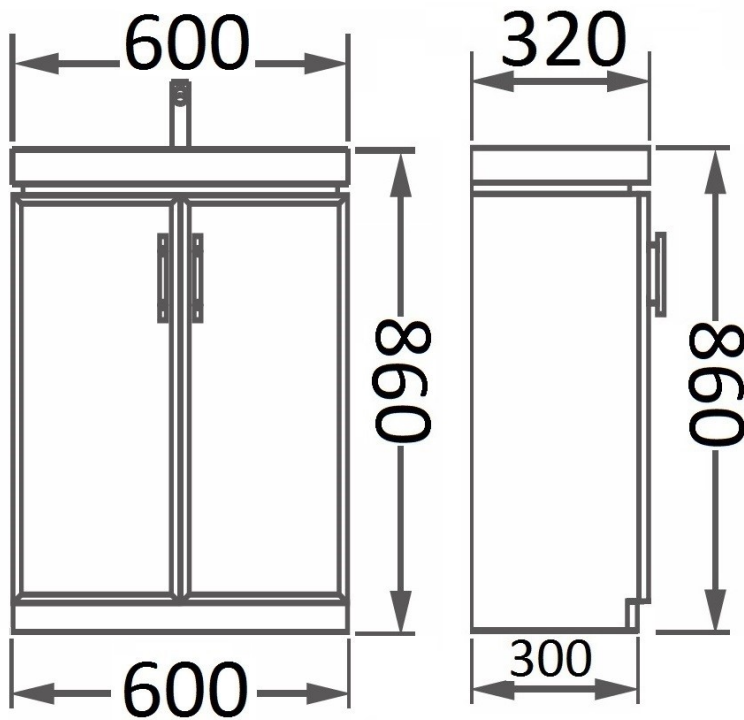

# | Slim 600 | SM60A |

**ARTO**<sup>®</sup>  
Series design

Slim Vanities Available in  
White Cabinets.

White

SM60A - Slim 600 White Vanity with Ceramic  
Top- Pictured

Standard Ceramic Top Spec

Slim Vanities come Standard  
with Ceramic Top.

Specifications are shown in millimetres.

Please Note: Specifications and product sizes can be varied  
by the manufacturer without notice. The above information  
is indicative only.