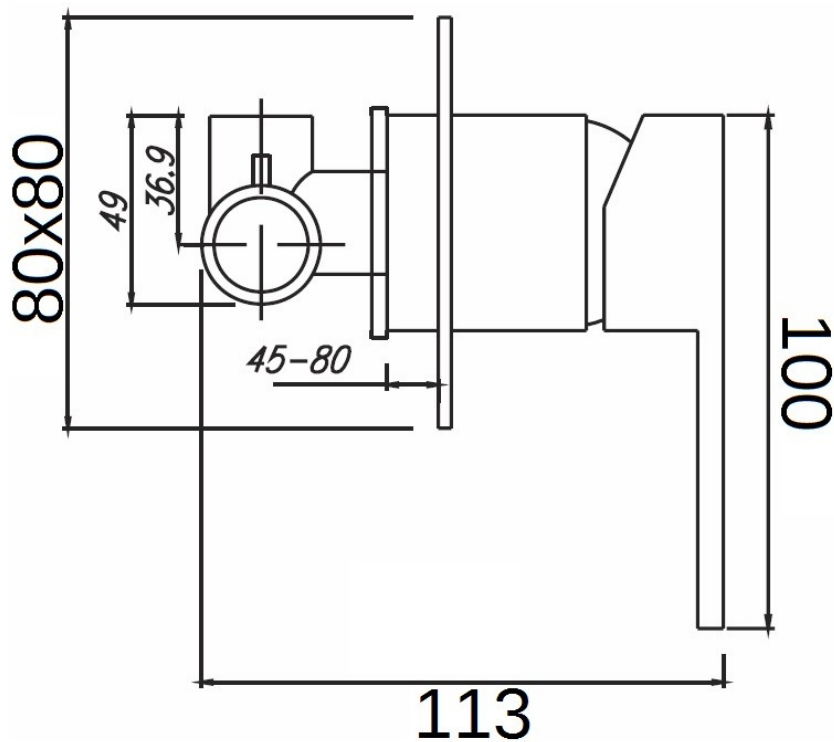

| Tony Wall Mixer | TNW1 |

TNW1 Tony Wall Mixer - Chrome

Mixer Spec

Specifications are shown in millimetres.

Please Note: Specifications and product sizes can be varied by the manufacturer without notice. The above information is indicative only.