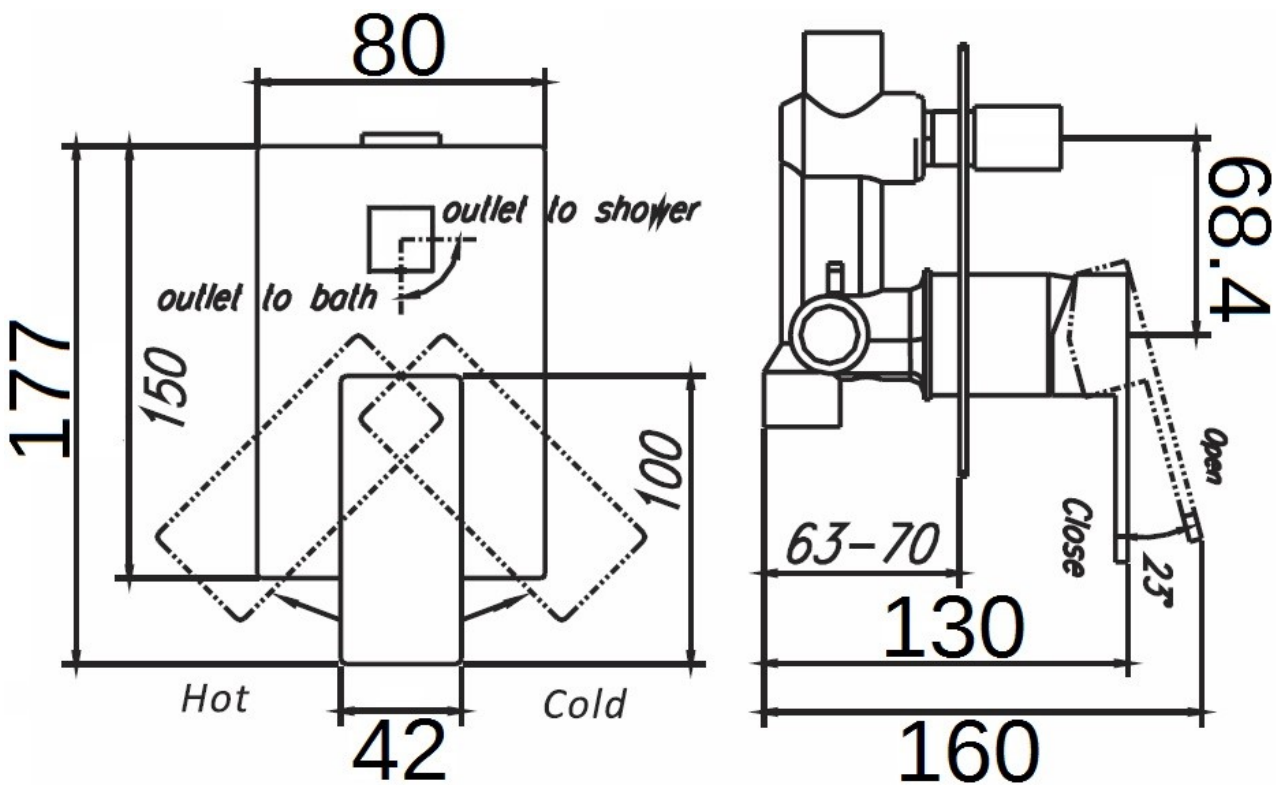

| Tony Wall Diverter Mixer | TNWD1 | **ARTO**[®]
Series design

TNWD1 Tony Wall Diverter Mixer -
 Chrome

Mixer Spec

Specifications are shown in millimetres.

Please Note: Specifications and product sizes can be varied by the manufacturer without notice. The above information is indicative only.