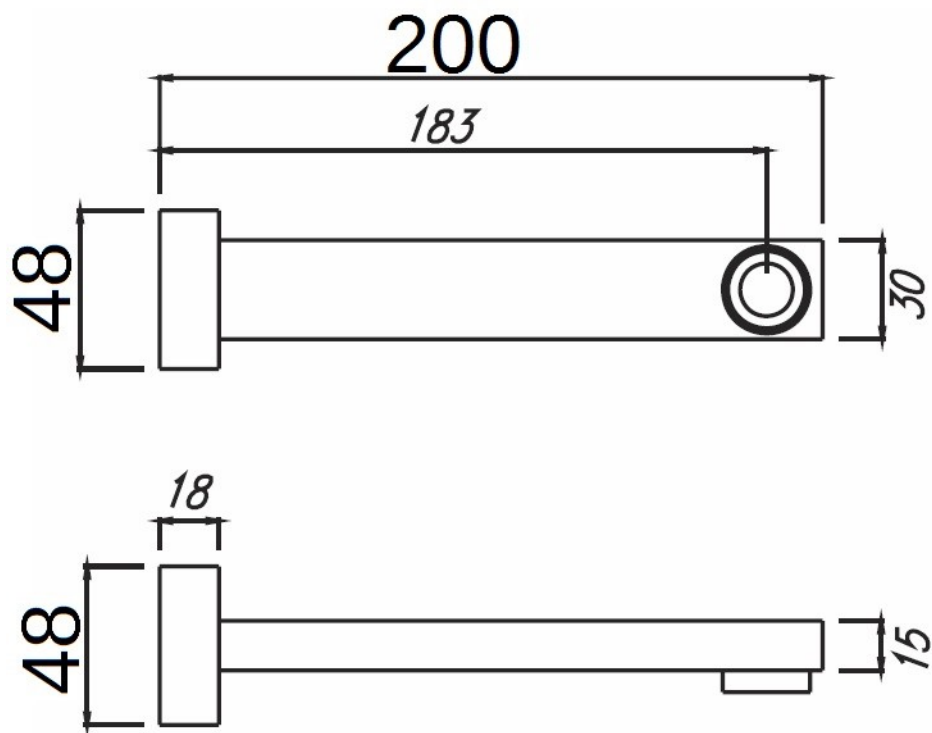

| Tony Bath Outlet | CS21 |

CS21 Square Bath Outlet - Chrome

Spec

Specifications are shown in millimetres.

Please Note: Specifications and product sizes can be varied by the manufacturer without notice. The above information is indicative only.