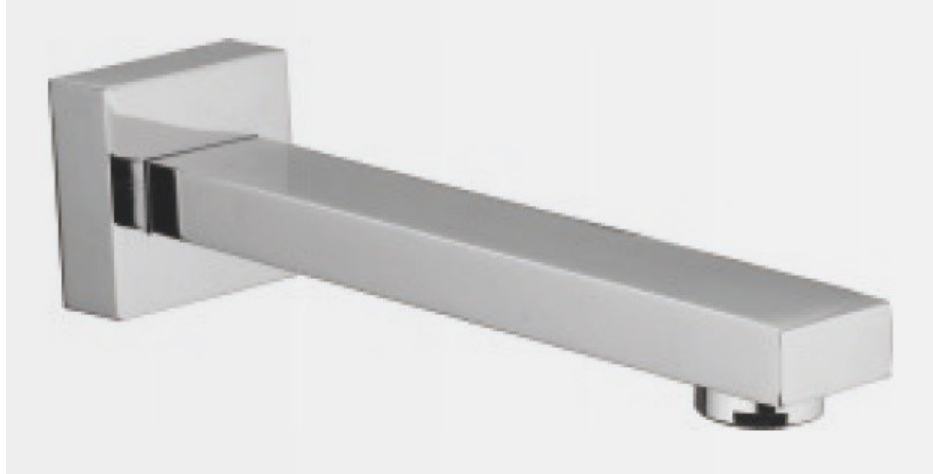

| Tony Bath Outlet | CS21 |

CS21 Square Bath Outlet - Chrome

Spec

Specifications are shown in millimetres.

Please Note: Specifications and product sizes can be varied by the manufacturer without notice. The above information is indicative only.