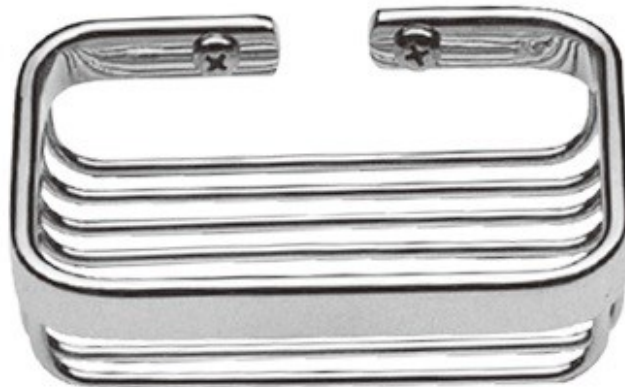

# | Basket Accessories |

H209 Corner Basket  
- Chrome

Spec

Specifications are shown in millimetres.

Please Note: Specifications and product sizes can be varied by the manufacturer without notice. The above information is indicative only.