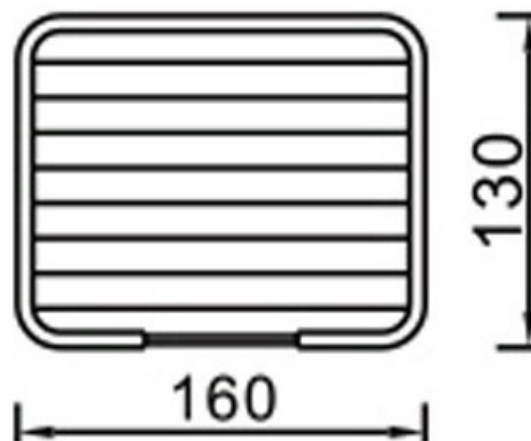

# | Basket Accessories |

H209 Corner Basket  
- Chrome

Spec

Specifications are shown in millimetres.

Please Note: Specifications and product sizes can be varied by the manufacturer without notice. The above information is indicative only.