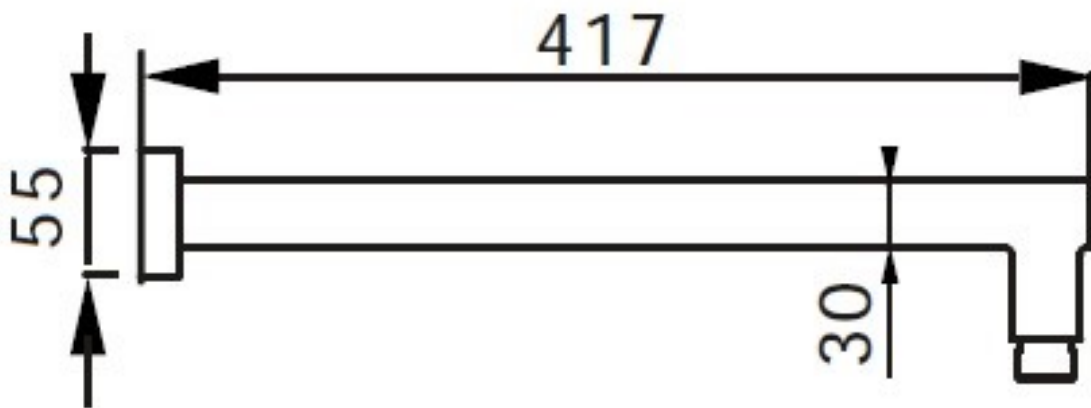

| Stainless Steel Shower Arm | HB4 |

HB4 Square Shower Arm - Stainless Steel

Spec

Specifications are shown in millimetres.

Please Note: Specifications and product sizes can be varied by the manufacturer without notice. The above information is indicative only.