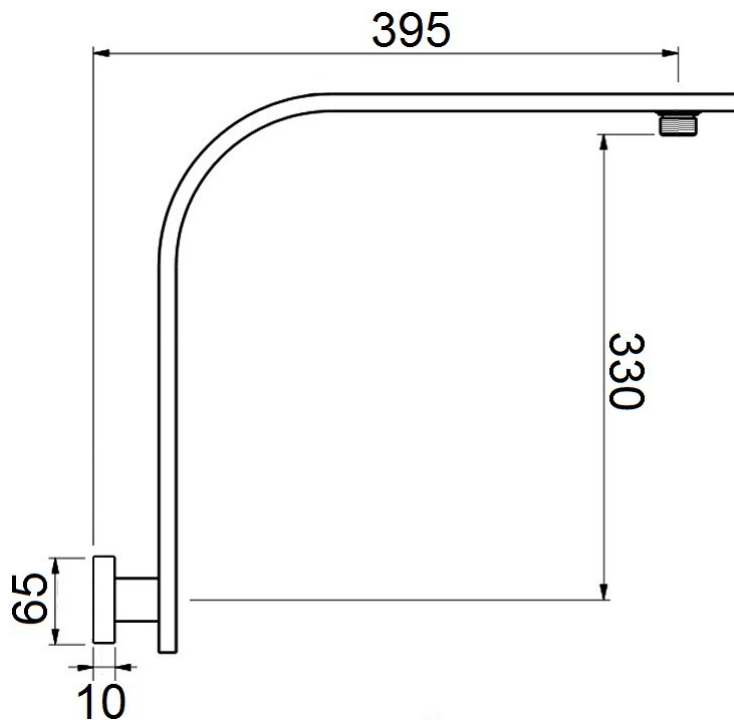

| Stainless Steel Shower Arm | SA0008S |

SA0008S Square Shower Arm - Stainless Steel

Spec

Specifications are shown in millimetres.

Please Note: Specifications and product sizes can be varied by the manufacturer without notice. The above information is indicative only.