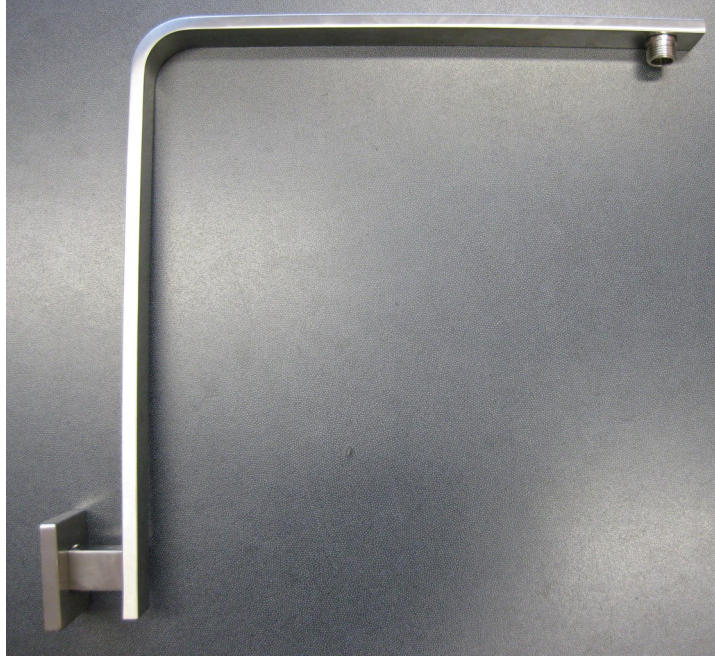

| Stainless Steel Shower Arm | SA0008S |

SA0008S Square Shower Arm - Stainless Steel

Spec

Specifications are shown in millimetres.

Please Note: Specifications and product sizes can be varied by the manufacturer without notice. The above information is indicative only.