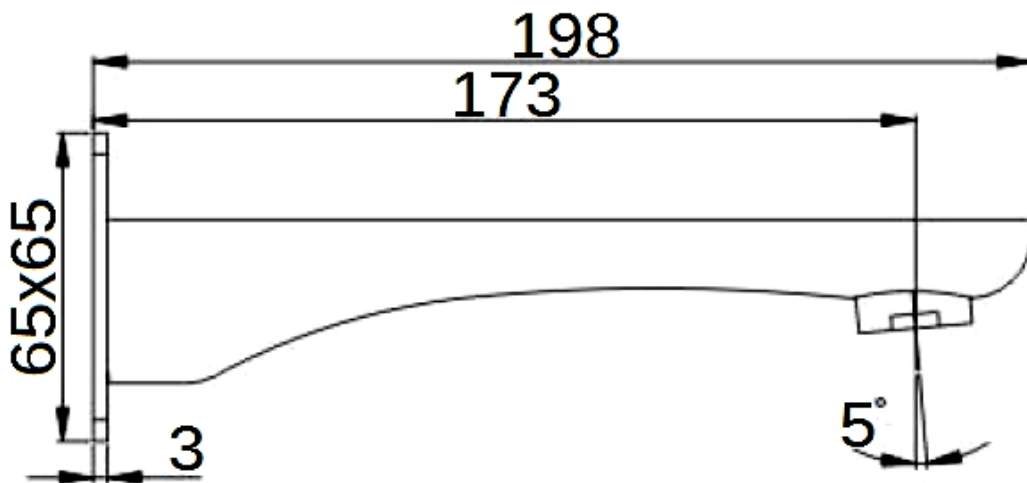

| Sleek Bath Outlet | SL200 |

ARTO[®]
Series design

SL200 Sleek Bath Outlet - Chrome

SL200B Sleek Bath Outlet - Black

SL200BC Sleek Bath Outlet - Black Chrome

SL200RG Sleek Bath Outlet - Rose Gold

Spec

Specifications are shown in millimetres.

Please Note: Specifications and product sizes can be varied by the manufacturer without notice. The above information is indicative only.