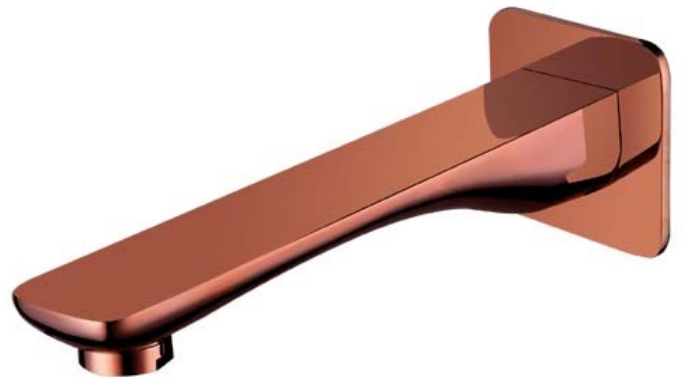

| Sleek Bath Outlet | SL200 |

ARTO[®]
Series design

SL200 Sleek Bath Outlet - Chrome

SL200B Sleek Bath Outlet - Black

SL200BC Sleek Bath Outlet - Black Chrome

SL200RG Sleek Bath Outlet - Rose Gold

Spec

Specifications are shown in millimetres.