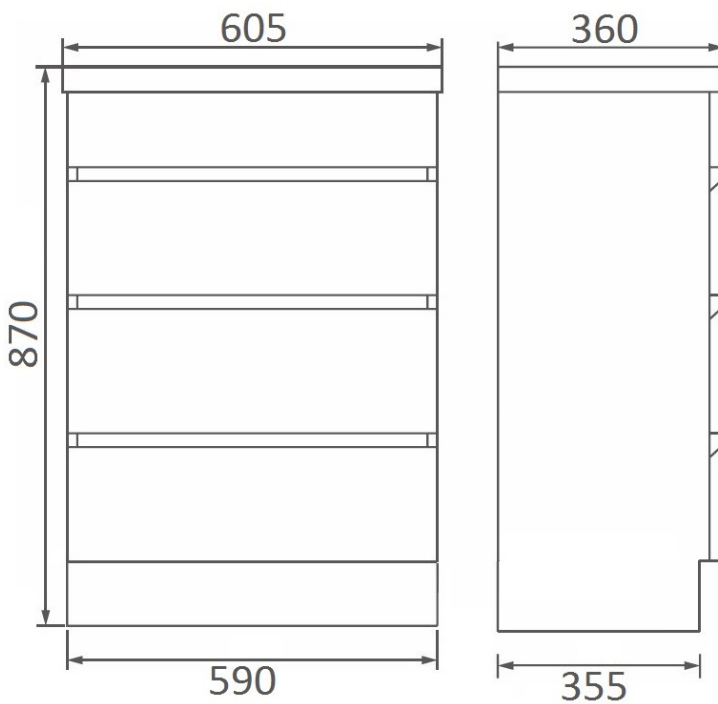

| Saturn 600 On Kick | SN60 |

ARTO[®]
Series design

Saturn Vanities Available in
White Cabinets.

White

SN60 - Saturn 600 White Slim Vanity on Kick with Polymarble Square Bowl Top - Pictured

All Saturn Vanities
come Standard with
Polymarble Top

Standard with Polymarble Top Spec

Specifications are shown in millimetres.

Please Note: Specifications and product sizes can be varied by the manufacturer without notice. The above information is indicative only.