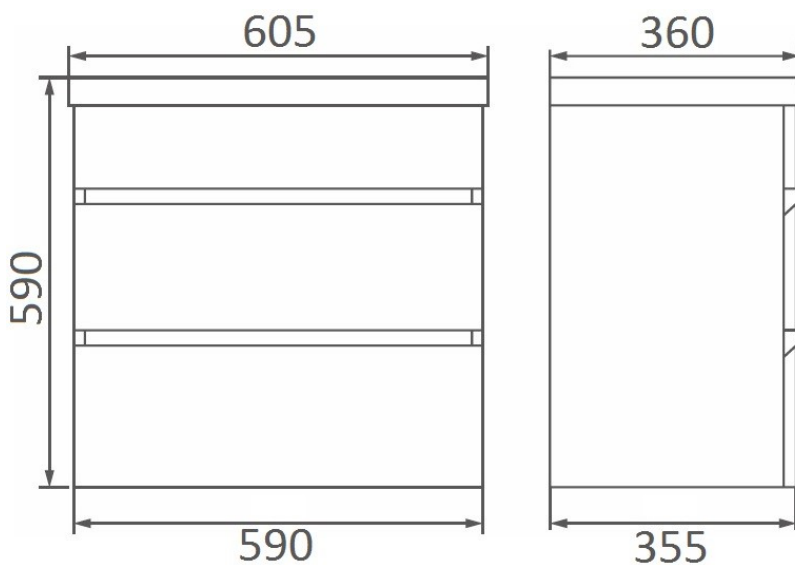

| Saturn 600 Wall Hung | SN60W |

Saturn Vanities Available in
White Cabinets.

White

SN60W - Saturn 600 White Slim Vanity Wall Hung with Polymarble Square Bowl Top - Pictured

Standard with Polymarble Top Spec

All Saturn Vanities
come Standard with
Polymarble Top

Specifications are shown in millimetres.

Please Note: Specifications and product sizes can be varied by the manufacturer without notice. The above information is indicative only.