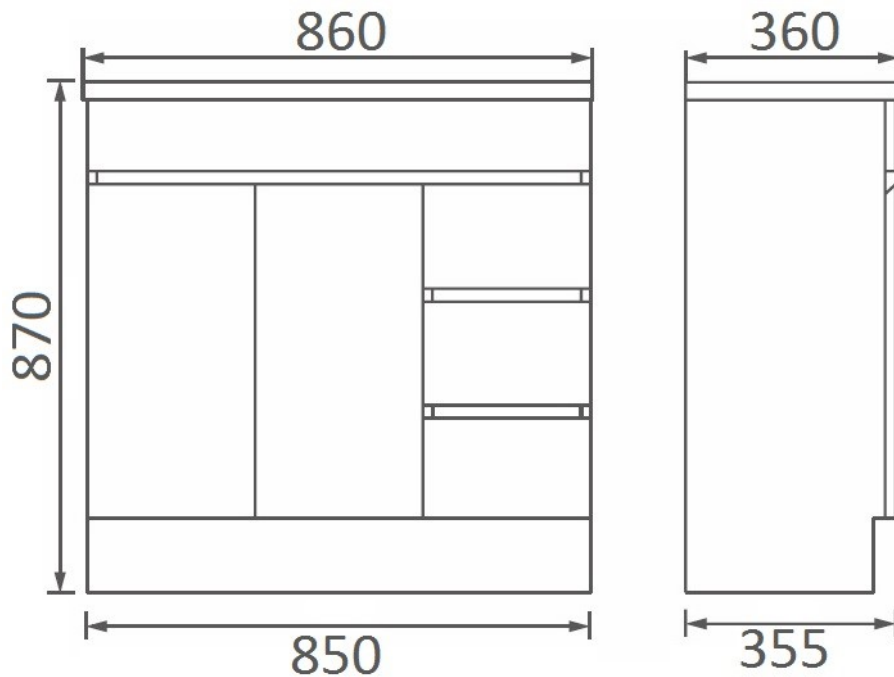

# | Saturn 860 on Kick | SN86 |

Saturn Vanities Available in  
White Cabinets.

White

SN86 - Saturn 860 White Slim Vanity on Kick with Polymarble  
Square Bowl Top - Pictured

All Saturn Vanities  
come Standard with  
Polymarble Top

Standard Polymarble Top Spec

Specifications are shown in millimetres.

Please Note: Specifications and product sizes can be varied  
by the manufacturer without notice. The above information  
is indicative only.