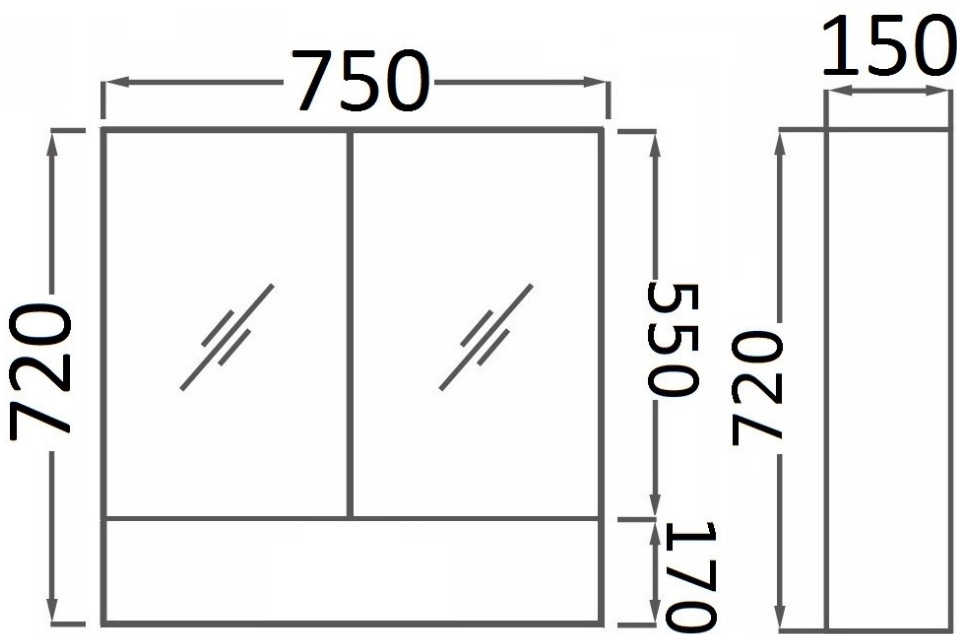

| Mirror Cabinet |

ARTO[®]
Series design

Vivo Cabinets Available in
White or Ash Grey Cabinets.

White

Ash Grey

V75WH Pencil Edge Mirror Cabinet with Exposed shelf

Spec

Specifications are shown in millimetres.

Please Note: Specifications and product sizes can be varied by the manufacturer without notice. The above information is indicative only.