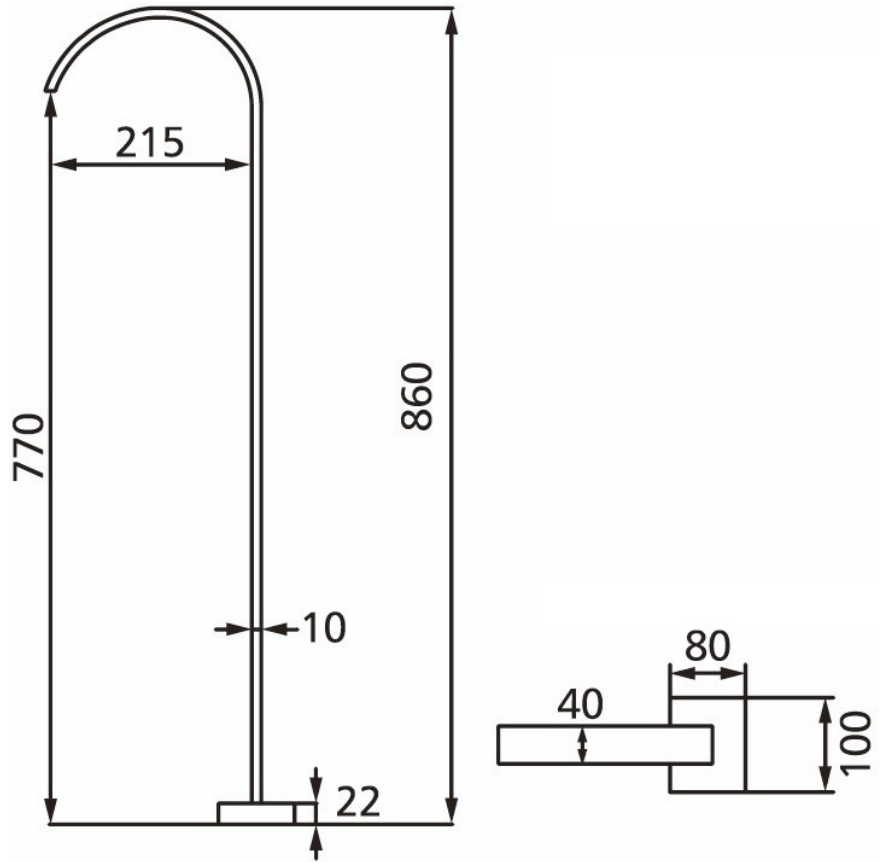

| Caprice Floor Bath Outlet | B126 |

Spec

B126 Floor Mount Bath Outlet - Stainless Steel Brushed

Specifications are shown in millimetres.

Please Note: Specifications and product sizes can be varied by the manufacturer without notice. The above information is indicative only.