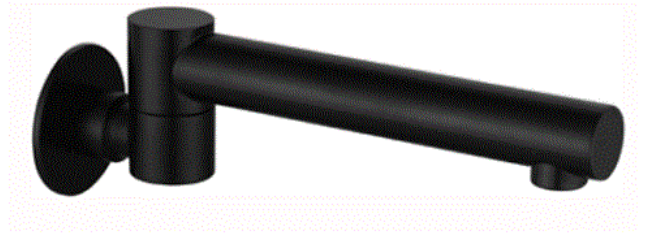

# | Ideal Bath Outlet | C24 |

CS24 Ideal Swivel Bath Outlet - Chrome

CS24B Ideal Swivel Bath Outlet - Black

CS24RG Ideal Swivel Bath Outlet - Rose Gold

Spec

Specifications are shown in millimetres.

Please Note: Specifications and product sizes can be varied by the manufacturer without notice. The above information is indicative only.