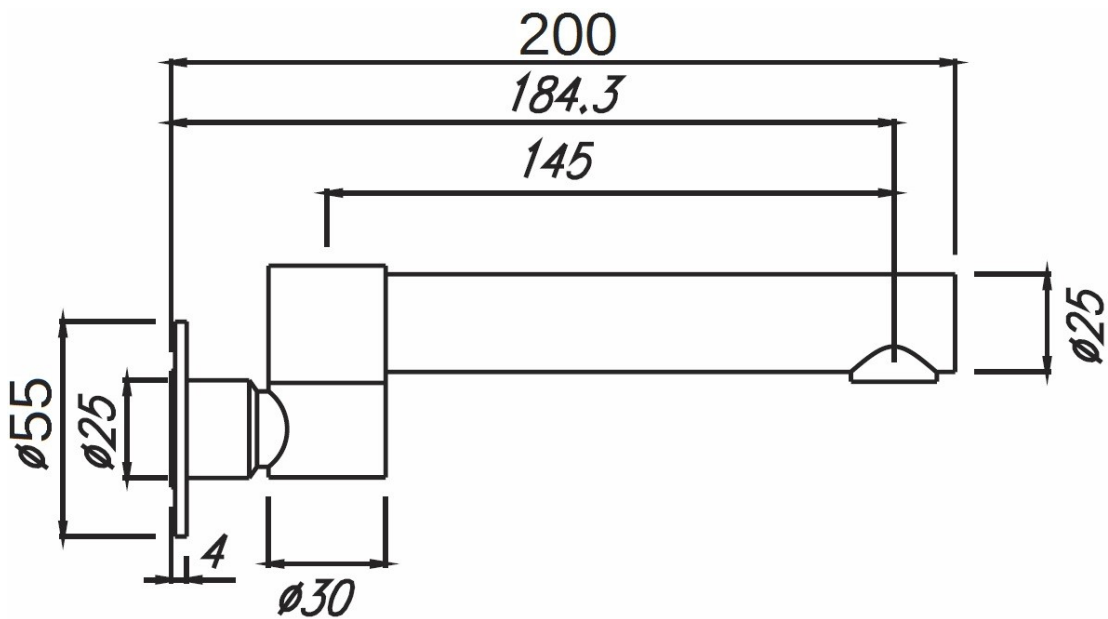

# | Ideal Bath Outlet | C24 |

CS24 Ideal Swivel Bath Outlet - Chrome

CS24B Ideal Swivel Bath Outlet - Black

CS24RG Ideal Swivel Bath Outlet - Rose Gold

Spec

Specifications are shown in millimetres.

Please Note: Specifications and product sizes can be varied by the manufacturer without notice. The above information is indicative only.