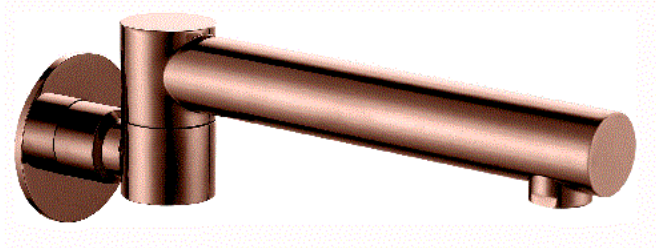

# | Ideal Bath Outlet | C24 |

CS24 Ideal Swivel Bath Outlet - Chrome

CS24B Ideal Swivel Bath Outlet - Black

CS24RG Ideal Swivel Bath Outlet - Rose Gold

Spec

Specifications are shown in millimetres.

Please Note: Specifications and product sizes can be varied by the manufacturer without notice. The above information is indicative only.