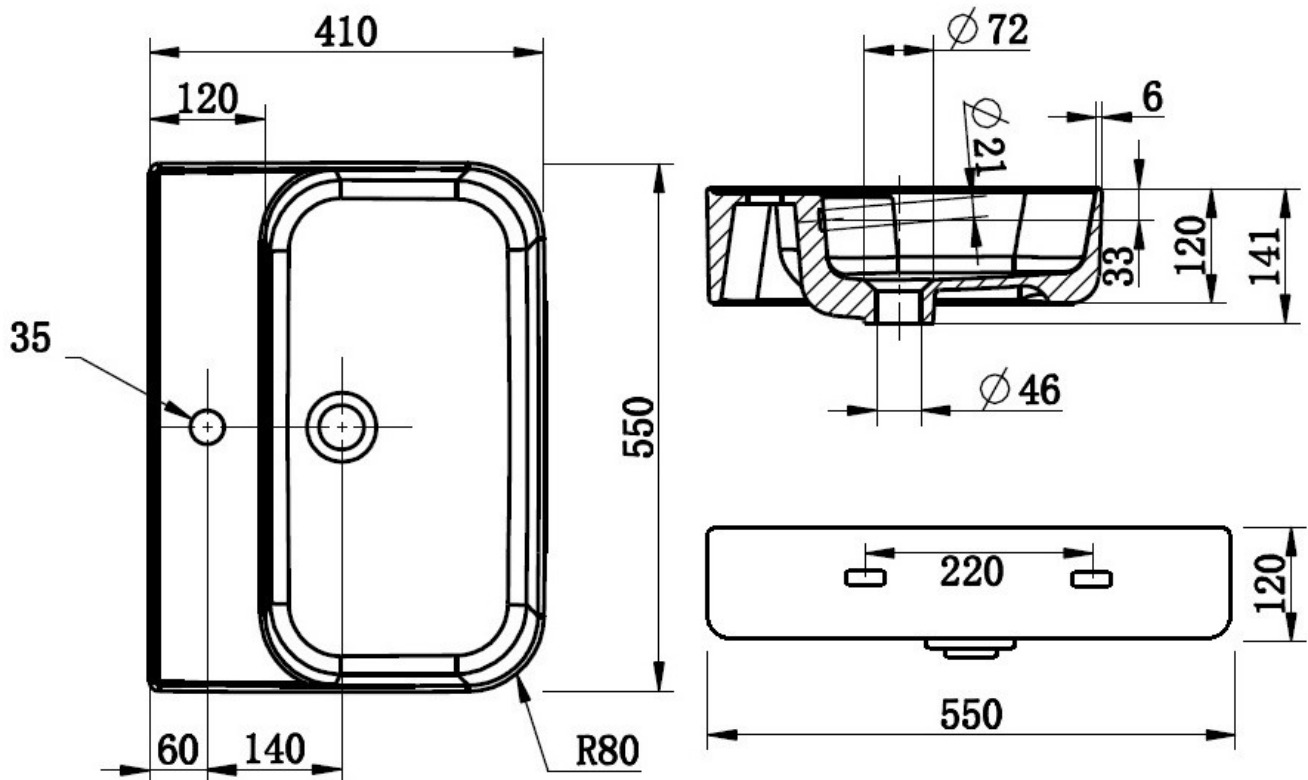

Wall Hung Basin

ARTO[®]
Series design

| 7130B | Rectangle Wall Hung Basin 1TH

7130B Available in 1 Tap Hole Only

Also can be used as
Above Counter Basin
(needs to be placed
against the wall)

Specifications are shown in millimetres.

Please Note: Specifications and product sizes can be varied by the manufacturer without notice. Cut-outs for products should be only done with physical product measurements. The above information is indicative only.