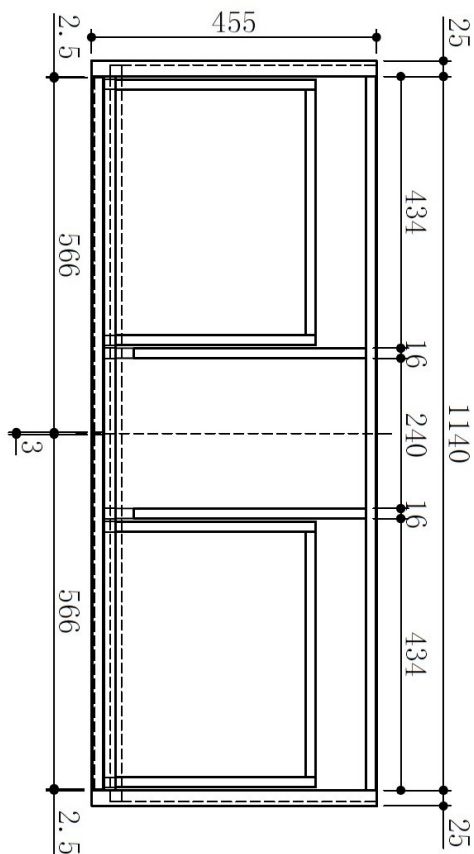

| Alpine 1200 Single | AE120S |

Alpine Vanities Available
in White.

AE120SE - Alpine 1200 Single White with Ceramic Square Bowl Top- Pictured

Specifications are shown in millimetres.

Please Note: Specifications and product sizes can be varied by the manufacturer without notice. The above information is indicative only.