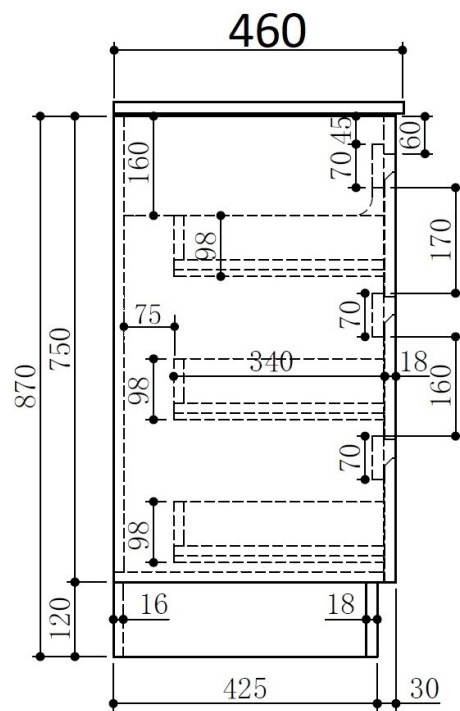

| Alpine 1200 Single | AE120S |

Alpine Vanities Available
in White.

AE120SE - Alpine 1200 Single White with Ceramic Square Bowl Top- Pictured

Specifications are shown in millimetres.

Please Note: Specifications and product sizes can be varied by the manufacturer without notice. The above information is indicative only.