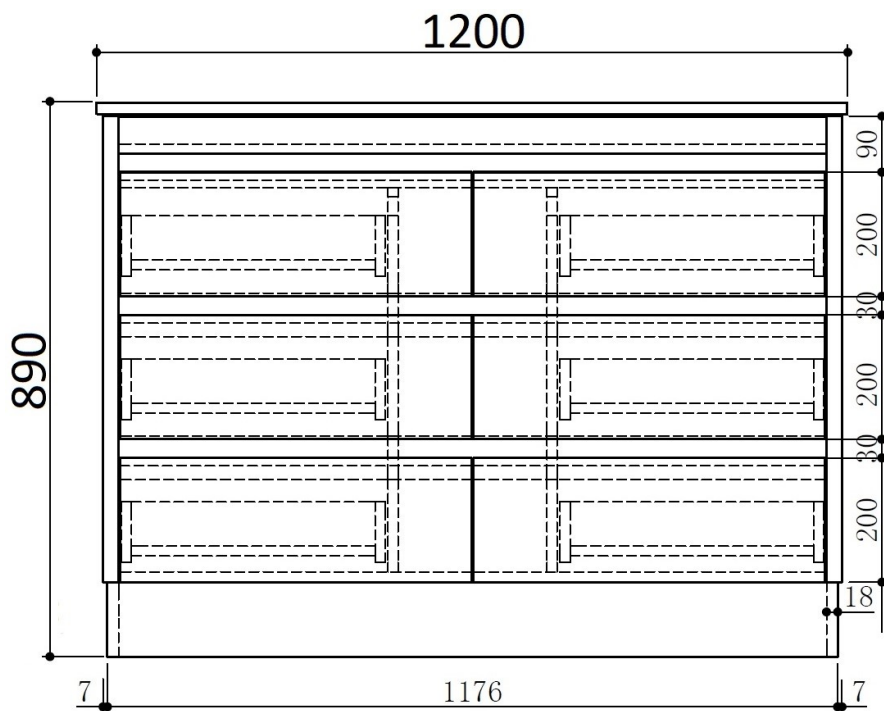

| Alpine 1200 Single | AE120S |

Alpine Vanities Available
in White.

AE120SE - Alpine 1200 Single White with Ceramic Square Bowl Top- Pictured

Specifications are shown in millimetres.

Please Note: Specifications and product sizes can be varied by the manufacturer without notice. The above information is indicative only.