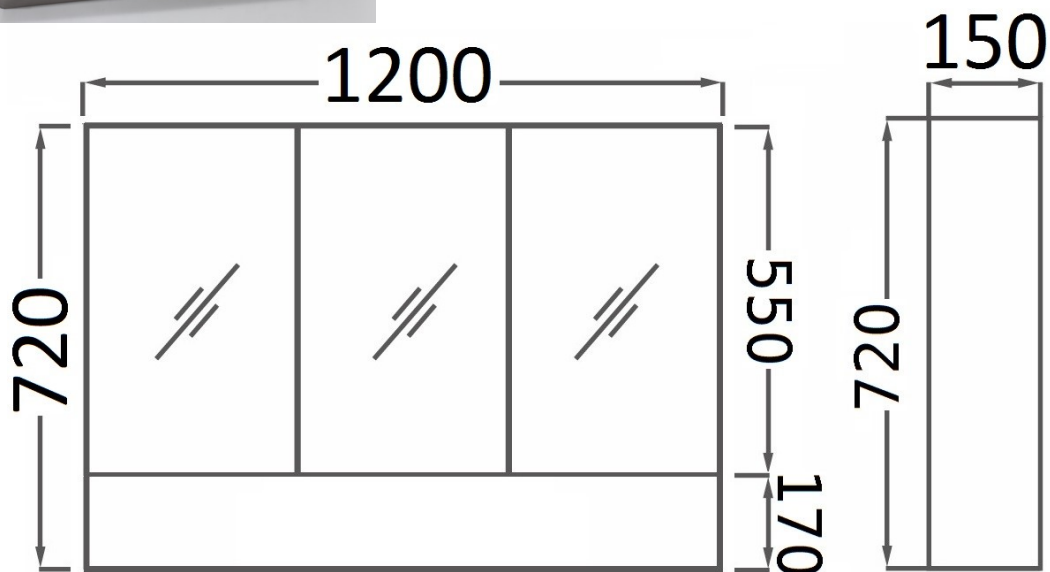

| Mirror Cabinet |

ARTO[®]
Series design

Vivo Mirror Cabinet Available
in White or Ash Grey Cabinets.

White

Ash Grey

V12 Pencil Edge Mirror Cabinet with Exposed Shelf

Specifications are shown in millimetres.

Please Note: Specifications and product sizes can be varied
by the manufacturer without notice. The above information
is indicative only.